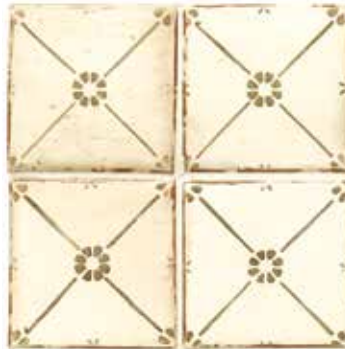

Damask
Cream on Tuscan Red*
4 5/8" x 4 5/8"

Damask
Paprika on Cream
4 5/8" x 4 5/8"

Dynasty
Mocha Blue on Cream
4 5/8" x 4 5/8"

Damask
Charcoal on Aquamarine
4 5/8" x 4 5/8"

*Available by special order
Left page Damask Charcoal on Aquamarine 4 5/8" x 4 5/8"

Troubador
Blue Grey*
4 5/8" x 4 5/8"

Chantilly
Taupe
4 5/8" x 4 5/8"

Chantilly
Green Grey
4 5/8" x 4 5/8"

Type of Product	Durability/Application *	Variation *	Special Notes
CERAMIC			
CONTESSA	Medium/Antique		
Traditional Glazed Tile	Medium - Light Duty	Antique	Intended for interior vertical application and low traffic residential flooring such as bathroom floors. Not suitable for counter tops. Use in showers limited to walls.

*Available by special order

Casita
Paprika
4 5/8" x 4 5/8"

Florentina
Gold Leaf
4 5/8" x 4 5/8"

Chinois
Turquoise
4 5/8" x 4 5/8"

Chinois
Cobalt
4 5/8" x 4 5/8"

Filagree
Blue Mocha
4 5/8" x 4 5/8"

Filagree
Paprika Charcoal*
4 5/8" x 4 5/8"

Salerno
Charcoal
4 5/8" x 4 5/8"

Salerno
Mocha
4 5/8" x 4 5/8"

Salerno
Aquamarine
4 5/8" x 4 5/8"

Amalfi
Charcoal
4 5/8" x 4 5/8"

Amalfi
Mocha
4 5/8" x 4 5/8"

Amalfi
Aquamarine*
4 5/8" x 4 5/8"

Maroc
Silver Leaf
4 5/8" x 4 5/8"