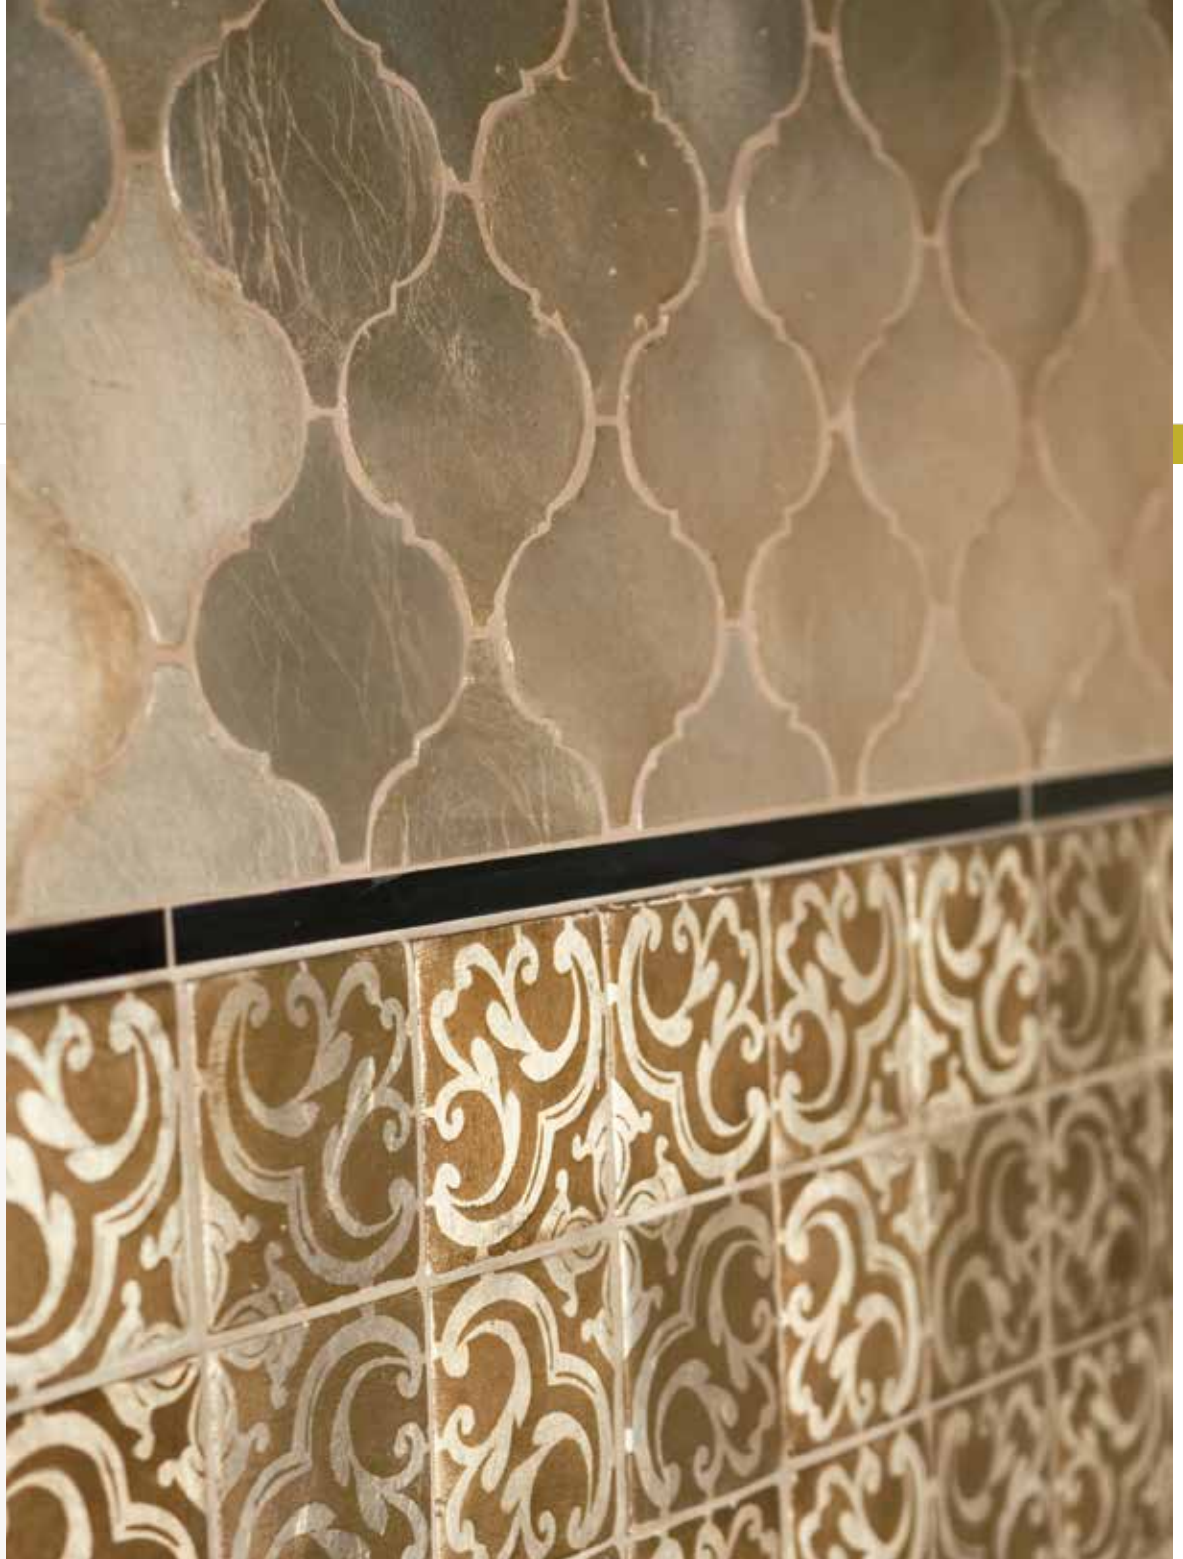

Damask
Cream on Tuscan Red*
4 5/8" x 4 5/8"

Damask
Paprika on Cream
4 5/8" x 4 5/8"

Dynasty
Mocha Blue on Cream
4 5/8" x 4 5/8"

Damask
Charcoal on Aquamarine
4 5/8" x 4 5/8"

*Available by special order
Left page Damask Charcoal on Aquamarine 4 5/8" x 4 5/8"

Sevilla
Taupe
4 5/8" x 4 5/8"

Sevilla
Silver Leaf
4 5/8" x 4 5/8"

Sevilla
Prussian Blue*
4 5/8" x 4 5/8"

Tapestry
Chartreuse on Cream*
6" x 6"

Tapestry
Cream on Chartreuse*
6" x 6"

Troubador
Taupe
4 5/8" x 4 5/8"

Troubador
Blue Grey*
4 5/8" x 4 5/8"

Chantilly
Taupe
4 5/8" x 4 5/8"

Chantilly
Green Grey
4 5/8" x 4 5/8"

Type of Product	Durability/Application *	Variation *	Special Notes
CERAMIC			
CONTESSA	Medium/Antique		
Traditional Glazed Tile	Medium - Light Duty	Antique	Intended for interior vertical application and low traffic residential flooring such as bathroom floors. Not suitable for counter tops. Use in showers limited to walls.