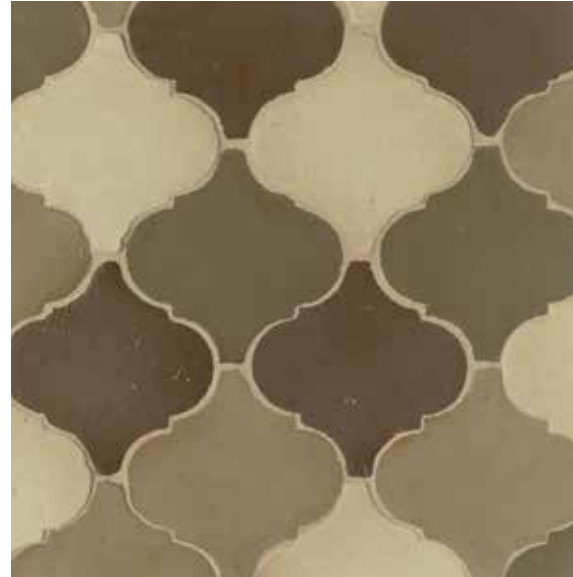

Damask
Cream on Tuscan Red*
4 5/8" x 4 5/8"

Damask
Paprika on Cream
4 5/8" x 4 5/8"

Dynasty
Mocha Blue on Cream
4 5/8" x 4 5/8"

Damask
Charcoal on Aquamarine
4 5/8" x 4 5/8"

*Available by special order
Left page Damask Charcoal on Aquamarine 4 5/8" x 4 5/8"

Maroc
Mocha Green
4 5/8" x 4 5/8"

Andalusia
Aquamarine
4 5/8" x 4 5/8"

*Available by special order

Napoli
Charcoal*
4 5/8" x 4 5/8"

Pagoda
Cobalt
4 5/8" x 4 5/8"

Pagoda
Paprika
4 5/8" x 4 5/8"

Savino
Charcoal
4 5/8" x 4 5/8"

Bullnose, Double Bullnose and Quarter round are available, but not shown.

Arabesco
Silver Leaf
6" x 6"

Arabesco*
Gold Leaf
6" x 6"

Arabesco
Cielo Blend
6" x 6"

Arabesco
Tierra Blend
6" x 6"

Type of Product	Durability/Application*	Variation*	Special Notes
CERAMIC			
CONTESSA	Medium/Antique		
Silver and Gold Leaf Tile	Light Duty Interior vertical applications only. Subject to fading if exposed to direct sunlight. Not suitable for wet environments, like shower walls.	Antique	This information pertains to <i>Maroc - Silver Leaf, Sevilla - Silver Leaf, Florentina - Gold Leaf, Arabesco - Silver Leaf and Gold Leaf</i> . The Contessa Metallic finish tiles are a handcrafted decorative tile with special characteristics which limit its use when compared with traditional ceramic tiles. Sealing: This product is pre-sealed. For resealing, use only water based sealers. Chemical based sealers may permanently damage the finish. Important Note: If taping off for protection or other purposes use only "Faux Finish" masking tape. Other more adhesive tapes may permanently damage the antique finish. Cleaning: Non abrasive, PH balanced cleaner like Murphy's Oil and a soft sponge are recommended. Never use abrasive cleaning pads or cleaning solutions that contain bleach or ammonia as they may permanently damage the antique finish.