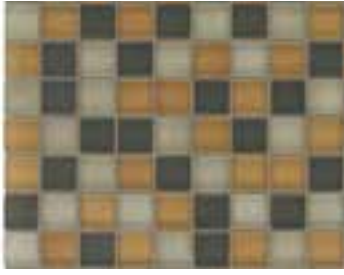

ROKU

White Gloss
6" x 6"

Rain Gloss
6" x 6"

Sharkskin Gloss
6" x 6"

Cashmere Gloss
6" x 6"

White Matte
6" x 6"

Rain Matte
6" x 6"

Sharkskin Matte
6" x 6"

Cashmere Matte
6" x 6"

At once modern and innately organic, Roku glass tile is a fusion of Eastern aesthetics and contemporary American design. In addition to its clean, crisp surfaces, pure earth tone colors, and dramatically sized field tiles, Roku boasts the beautiful translucent effects only glass tile can offer.

1" x 1" Metallic Blend Matte

1" x 4" Metallic Blend Matte

6" x 6"

1" x 1"

6" x 12"

1" x 4"

12" x 12"

1 1/2" x 6" (Mesh Mounted)