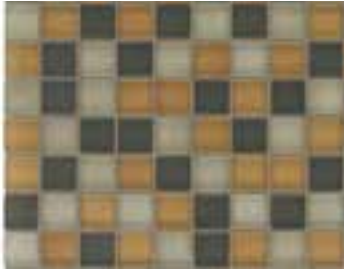

ROKU

White Gloss  
6" x 6"

Rain Gloss  
6" x 6"

Sharkskin Gloss  
6" x 6"

Cashmere Gloss  
6" x 6"

White Matte  
6" x 6"

Rain Matte  
6" x 6"

Sharkskin Matte  
6" x 6"

Cashmere Matte  
6" x 6"

At once modern and innately organic, Roku glass tile is a fusion of Eastern aesthetics and contemporary American design. In addition to its clean, crisp surfaces, pure earth tone colors, and dramatically sized field tiles, Roku boasts the beautiful translucent effects only glass tile can offer.

1" x 1" Metallic Blend Matte

1" x 4" Metallic Blend Matte

6" x 6"

1" x 1"

6" x 12"

1" x 4"

12" x 12"

1 1/2" x 6" (Mesh Mounted)