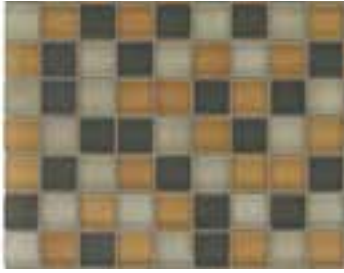

ROKU

White Gloss
6" x 6"

Rain Gloss
6" x 6"

Sharkskin Gloss
6" x 6"

Cashmere Gloss
6" x 6"

White Matte
6" x 6"

Rain Matte
6" x 6"

Sharkskin Matte
6" x 6"

Cashmere Matte
6" x 6"

At once modern and innately organic, Roku glass tile is a fusion of Eastern aesthetics and contemporary American design. In addition to its clean, crisp surfaces, pure earth tone colors, and dramatically sized field tiles, Roku boasts the beautiful translucent effects only glass tile can offer.

1" x 1" Metallic Blend Matte

1" x 4" Metallic Blend Matte

6" x 6"

1" x 1"

6" x 12"

1" x 4"

12" x 12"

1 1/2" x 6" (Mesh Mounted)