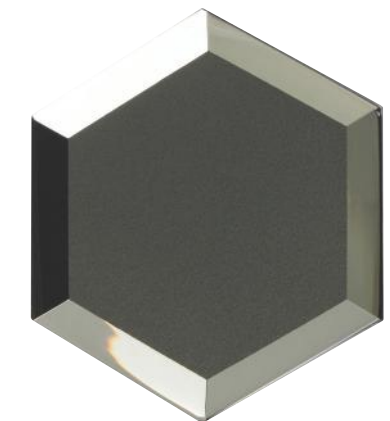

WALKER ZANGER™

BISEAU™

SHOWN | Starlight 3" x 12" Field (Below)
Aqua Frost 3" x 12" Field (Front Cover)

BISEAU™

Inspired by the rich decorative effect of French Art Deco, Biseau™ combines deep, rich colors with an accent of mirrored finish. The back bevel with the mirror finish gives the illusion of dimension on a flat surface creating a beguiling play of light, color and shapes.

Please note that Biseau™ 3" x 12" Field tiles are easily subjected to scratching.

STARLIGHT
1BISSTAG312

ARCTIC FROST
1BISARCFROG312

SANDLEWOOD
1BISSANG312

AQUA FROST
1BISAQUFROHG312

MARITIME
1BISMARG312

GRAPHITE FROST
1BISGRAFROG312

Fireplace Surround

Shower Wall

Steam Shower Wall

4 INCH HEXAGON

SIZE	THICKNESS	SF/PIECE	MATERIAL	FINISH
4" x 4"	5/16"	0.93	Glass	Gloss

Please note that Biseau™ 4" Hexagons are easily subjected to scratching.

SHOWN BELOW | Maritime 4" Hexagon

ARCTIC FROST
1BISARCFROHEXG

STARLIGHT
1BISSTAHEXG

AQUA FROST
1BISAQUFROHEXG

SANDLEWOOD
1BISSANHEXG

MARITIME
1BISMARHEXG

GRAPHITE FROST
1BISGRAFROHEXG

RECOMMENDED USAGE