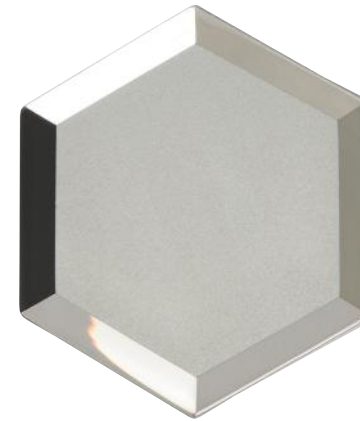

ARCTIC FROST
1BISARCFROHEXG