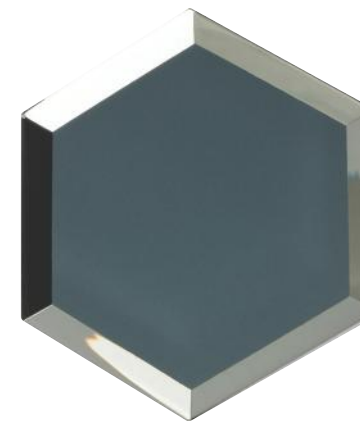

WALKER ZANGER™

BISEAU™

SHOWN | Starlight 3" x 12" Field (Below)
Aqua Frost 3" x 12" Field (Front Cover)

BISEAU™

Inspired by the rich decorative effect of French Art Deco, Biseau™ combines deep, rich colors with an accent of mirrored finish. The back bevel with the mirror finish gives the illusion of dimension on a flat surface creating a beguiling play of light, color and shapes.

Please note that Biseau™ 3" x 12" Field tiles are easily subjected to scratching.

STARLIGHT
1BISSTAG312

ARCTIC FROST
1BISARCFROG312

SANDLEWOOD
1BISSANG312

AQUA FROST
1BISAQUFROHG312

MARITIME
1BISMARG312

GRAPHITE FROST
1BISGRAFROG312

Fireplace Surround

Shower Wall

Steam Shower Wall

4 INCH HEXAGON

SIZE	THICKNESS	SF/PIECE	MATERIAL	FINISH
4" x 4"	5/16"	0.93	Glass	Gloss

Please note that Biseau™ 4" Hexagons are easily subjected to scratching.

SHOWN BELOW | Maritime 4" Hexagon

ARCTIC FROST
1BISARCFROHEXG

STARLIGHT
1BISSTAHEXG

AQUA FROST
1BISAQUFROHEXG

SANDLEWOOD
1BISSANHEXG

MARITIME
1BISMARHEXG

GRAPHITE FROST
1BISGRAFROHEXG

RECOMMENDED USAGE