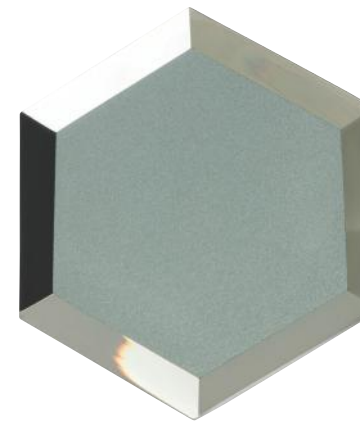

AQUA FROST
1BISAQUFROHEXG