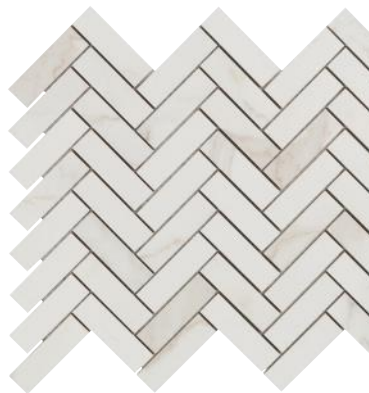

WALKER ZANGER™
CALACATTA PORCELAIN

CALACATTA PORCELAIN

BRING THE BEAUTY OF ITALIAN WHITE MARBLE TO ANY SPACE

The beauty of authentic calacatta marble from Italy is undeniable, but marble has limitations when it comes to certain projects. The Calacatta Porcelain collection replicates the veining and surface feel of marble on the durable surface of porcelain. Offered in multiple sizes, as well as mosaic formats, Calacatta Porcelain allows you to bring the beauty of Italian white marble to any space.

SIZE	THICKNESS	SF/PIECE	MATERIAL	FINISH
10-9/10" x 13-1/10"	3/8"	0.82	Porcelain	Brushed

HIVE MOSAIC

SIZE	THICKNESS	SF/PIECE	MATERIAL	FINISH
12-3/10" x 12-1/2"	3/8"	1.01	Porcelain	Brushed

1x3 HERRINGBONE

SIZE	THICKNESS	SF/PIECE	MATERIAL	FINISH
13-1/10" x 13-1/2"	3/8"	1.00	Porcelain	Brushed

WHITE 3" HEXAGON
1CACWHIHEX3

WHITE HIVE MOSAIC
1CACWHIHIV

WHITE HERRINGBONE
1CACWHIHER13

WALKER ZANGER™

CALIFORNIA | GEORGIA | NEVADA | NEW YORK | NORTH CAROLINA | TEXAS

WALKERZANGER.COM