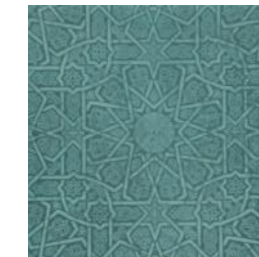

PACIFIC

1GZLPACGZYAS5