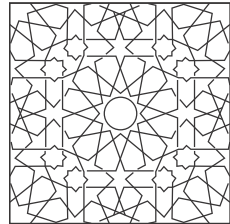

SHOWN | Sage 5 x 5 Field Tile (Above)
Ice 5x5 Field Tile (Shown on Cover)
Yassina Deco Tile (Shown on Cover)
Ice Demi Bullnose (Shown on Cover)

RECOMMENDED USAGE

Same usages for all products

Commercial Interior Wall

Residential Interior Wall

Fireplace Surround

Shower Wall

YASSINA DECO

SIZE	THICKNESS	SF/PIECE	MATERIAL	FINISH
5" x 5"	1/2"	0.1682	Ceramic	Glazed

All specs are the same for 5"x5" field pattern and Yassina Deco.

DEMI BULLNOSE TRIM

1/2" x 10"

SIZE	THICKNESS	SF/PIECE	MATERIAL	FINISH
1/2" x 10"	3/8"	0.0407	Ceramic	Glazed

5X5 FIELD TILE

SIZE	THICKNESS	SF/PIECE	MATERIAL	FINISH
5" x 5"	1/2"	0.1682	Ceramic	Glazed

AVAILABLE COLORS