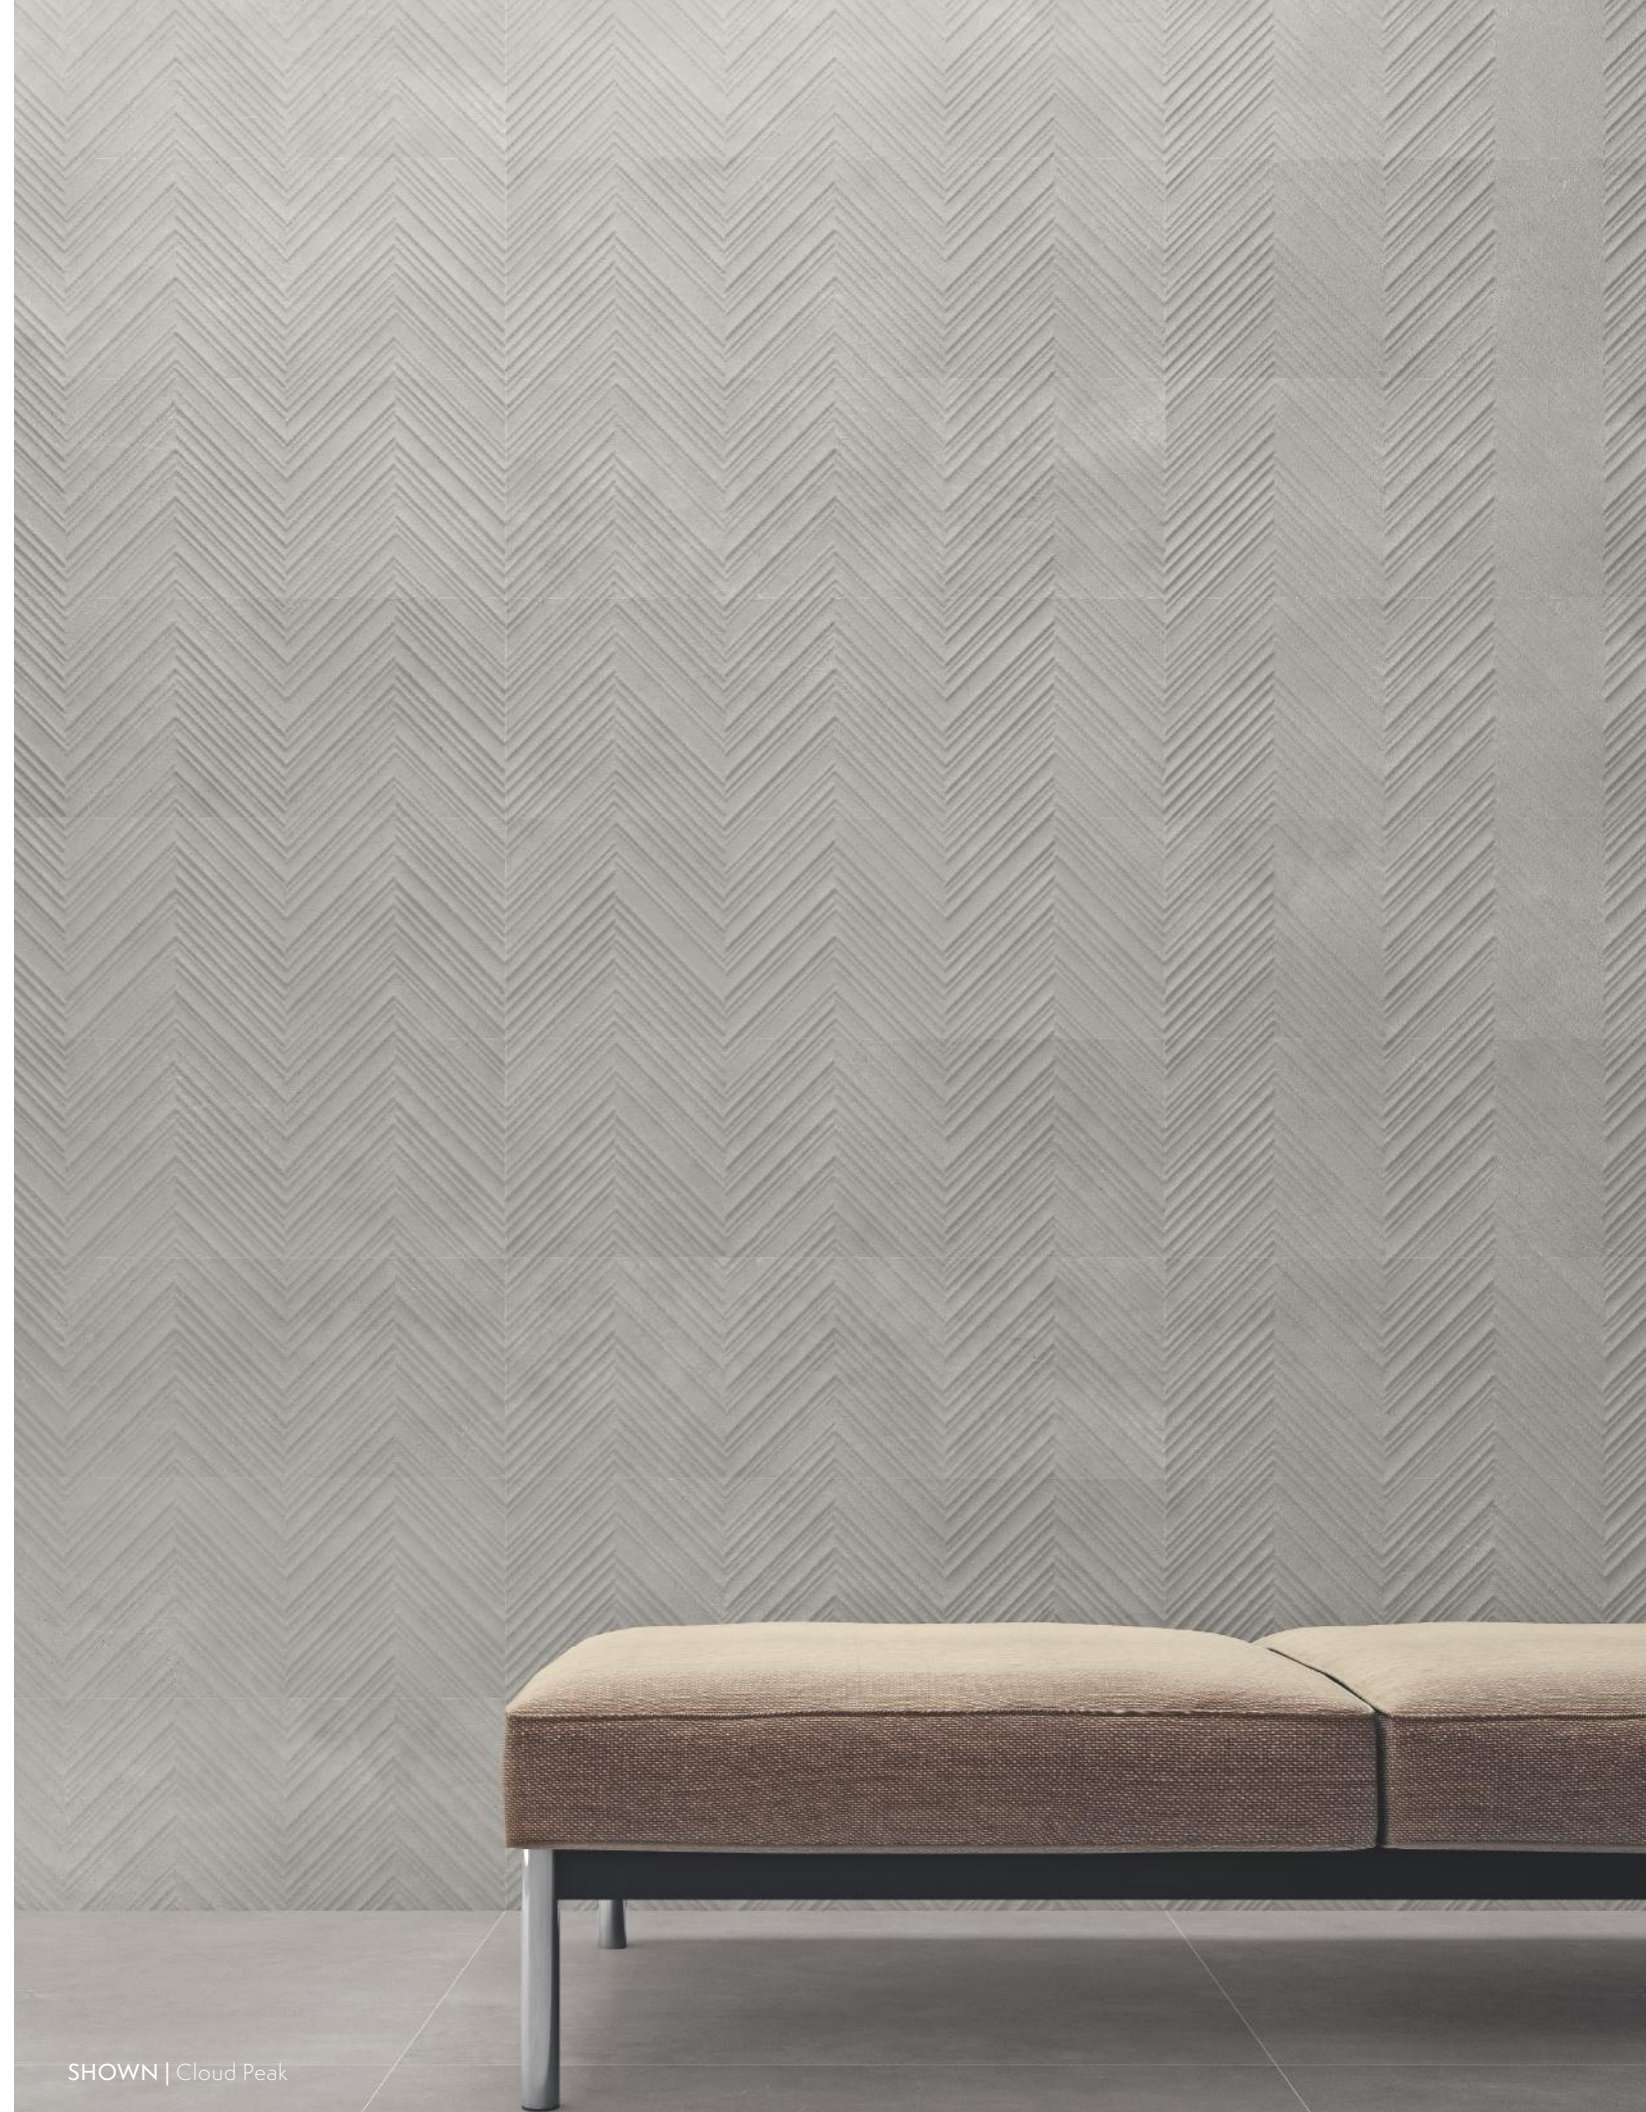

WALKER ZANGER™

GUBI

Large Format Porcelain & Ceramic Tiles

GUBI

Bring minimalist textural beauty to your walls with the Gubi collection. Featuring five contemporary patterns in four neutral shades, Gubi fascinates with its carved stone-like irregularity and subtly weathered, natural finish. A practical tile collection that brings character and charm to any space.

Shower Wall

LIGHT PEAK
1GUBSPE1236

CLOUD PEAK
1GUBCPE1236

ANTHRACITE PEAK
1GUBAPE1236

TAUPE PEAK
1GUBTPE1236

SHOWN | Cloud Peak

SIZE	THICKNESS	SF/PIECE	MATERIAL	FINISH
12" x 24"	3/8"	1.9198	Porcelain	Natural