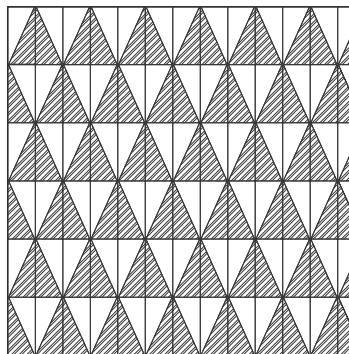

HARPER

Possibilities

CERAMIC TILES

ANGLES LEFT &
ANGLES RIGHT

1

2

3

4

5

6

7

8

AVAILABLE COLORS

LILY

IVORY

GRAYSON