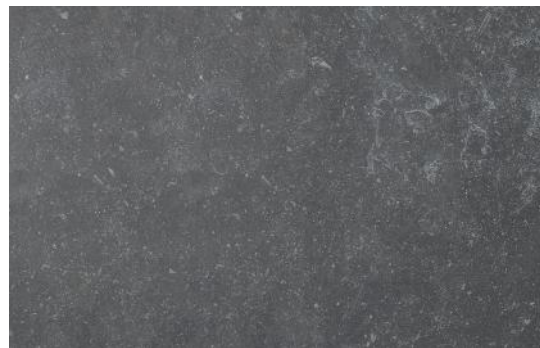

SIZE	THICKNESS	SF/PIECE	MATERIAL	FINISH
24" x 36"	3/4"	5.8241	Porcelain	Textured

**MODICA BEIGE**  
2436POTBENCTXRGOJNKM

**LAGOS SAND**  
1LANLSA2436T

**BRIT OCEAN STONE**  
2436POTGENCTXRGXVLRW

**NAMUR NERO**  
2436POTBANCTXRGRGNBF