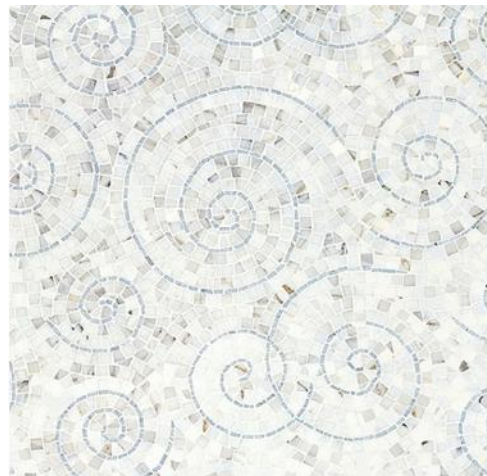

Shower Floor\*

Shower Wall

SIZE	THICKNESS	SF/PIECE	MATERIAL	FINISH
4" x 16"	3/8"	0.4371	Natural Stone	Honed

NAUTILUS MOSAIC

SIZE	THICKNESS	SF/PIECE	MATERIAL	FINISH
18" x 18"	3/8"	2.25	Natural Stone	Honed

MEDIUM

V3 COLOR  
VARIATION

**ASH GREY 4X16 FIELD**  
2PARAGR416

**CALACATTA 4X16 FIELD**  
2PARCAL416

**NAUTILUS FIELD SKY**  
2PARNAUFSK