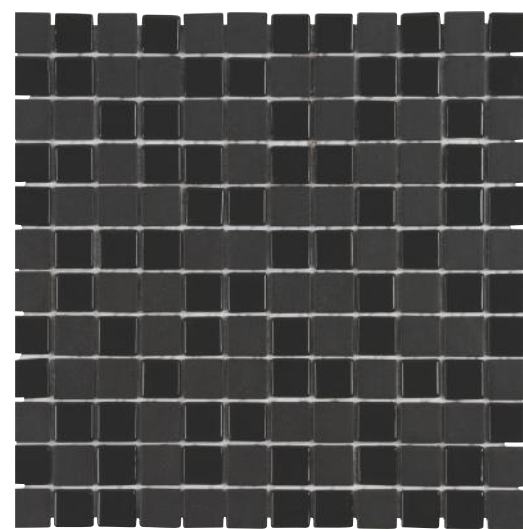

BLACK CUBES MOSAIC
1PCUGBLACUB