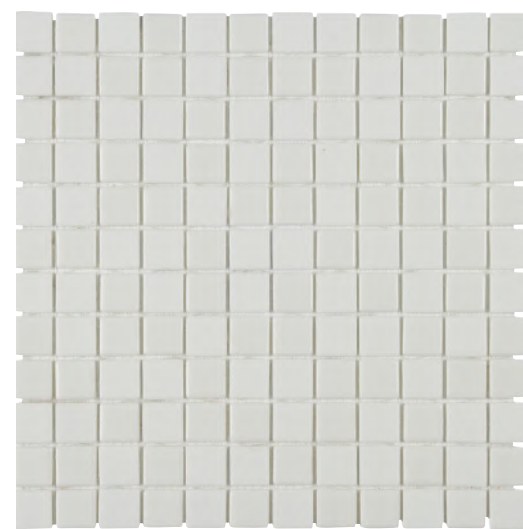

WHITE CUBES MOSAIC
1PCUGWHICUB