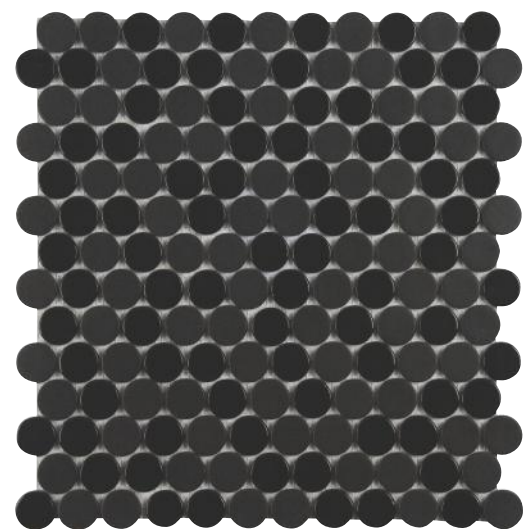

BLACK DISC MOSAIC
1PCUGBLADIS