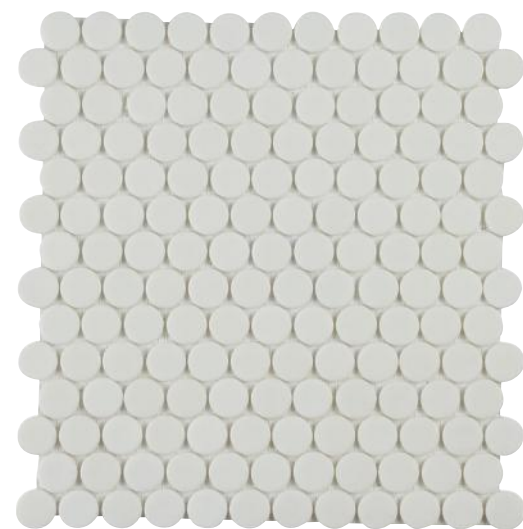

WHITE DISC MOSAIC
1PCUGWHIDIS