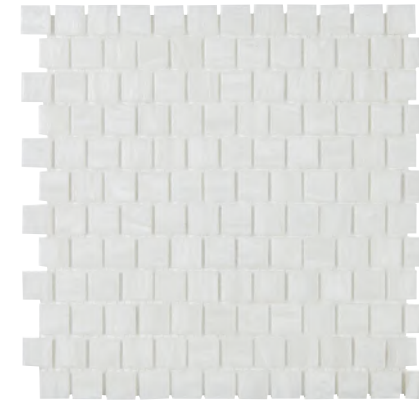

Fireplace Surround

Pool & Spa*

SEQUENCE MOSAIC

SIZE	THICKNESS	SF/PIECE	MATERIAL	FINISH
12" x 12"	1/4"	0.97	Glass	Iridescent/Textured

SHOWN | Driftwood Sequence Mosaic

OCEAN FOAM
1SHIOFOSEQTE

WATER'S EDGE
1SHIWEDSEQTE