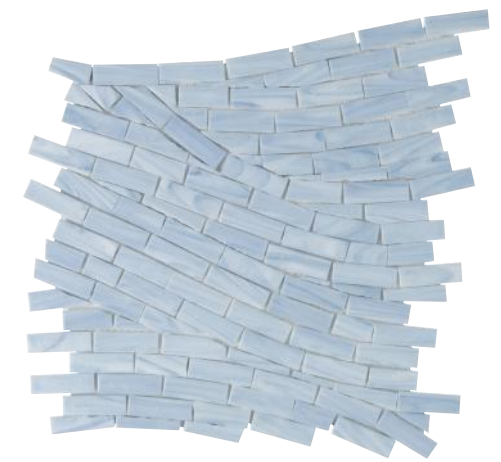

B

C

D

OCEAN FOAM
1SHIOFOSURTE

WATER'S EDGE
1SHIWEDSURTE

SAND DUNES
1SHISDUSURTE

TIDE
1SHITIDSURTE

DRIFTWOOD
1SHIDRISURTE

MARINA
1SHIMARSURTE

For installation in wet areas, please follow TCNA guidelines. Separate from other available colors, Shimmer Surf Tide and Marina have a V3 Medium color variation. Shimmer Surf mosaic comes in 4 separate 12" x 12" pieces, as shown above. When pieces are interlocked, they create the full sized 24" x 24" mosaic. For further questions/information about additional usages, please consult with your installer.