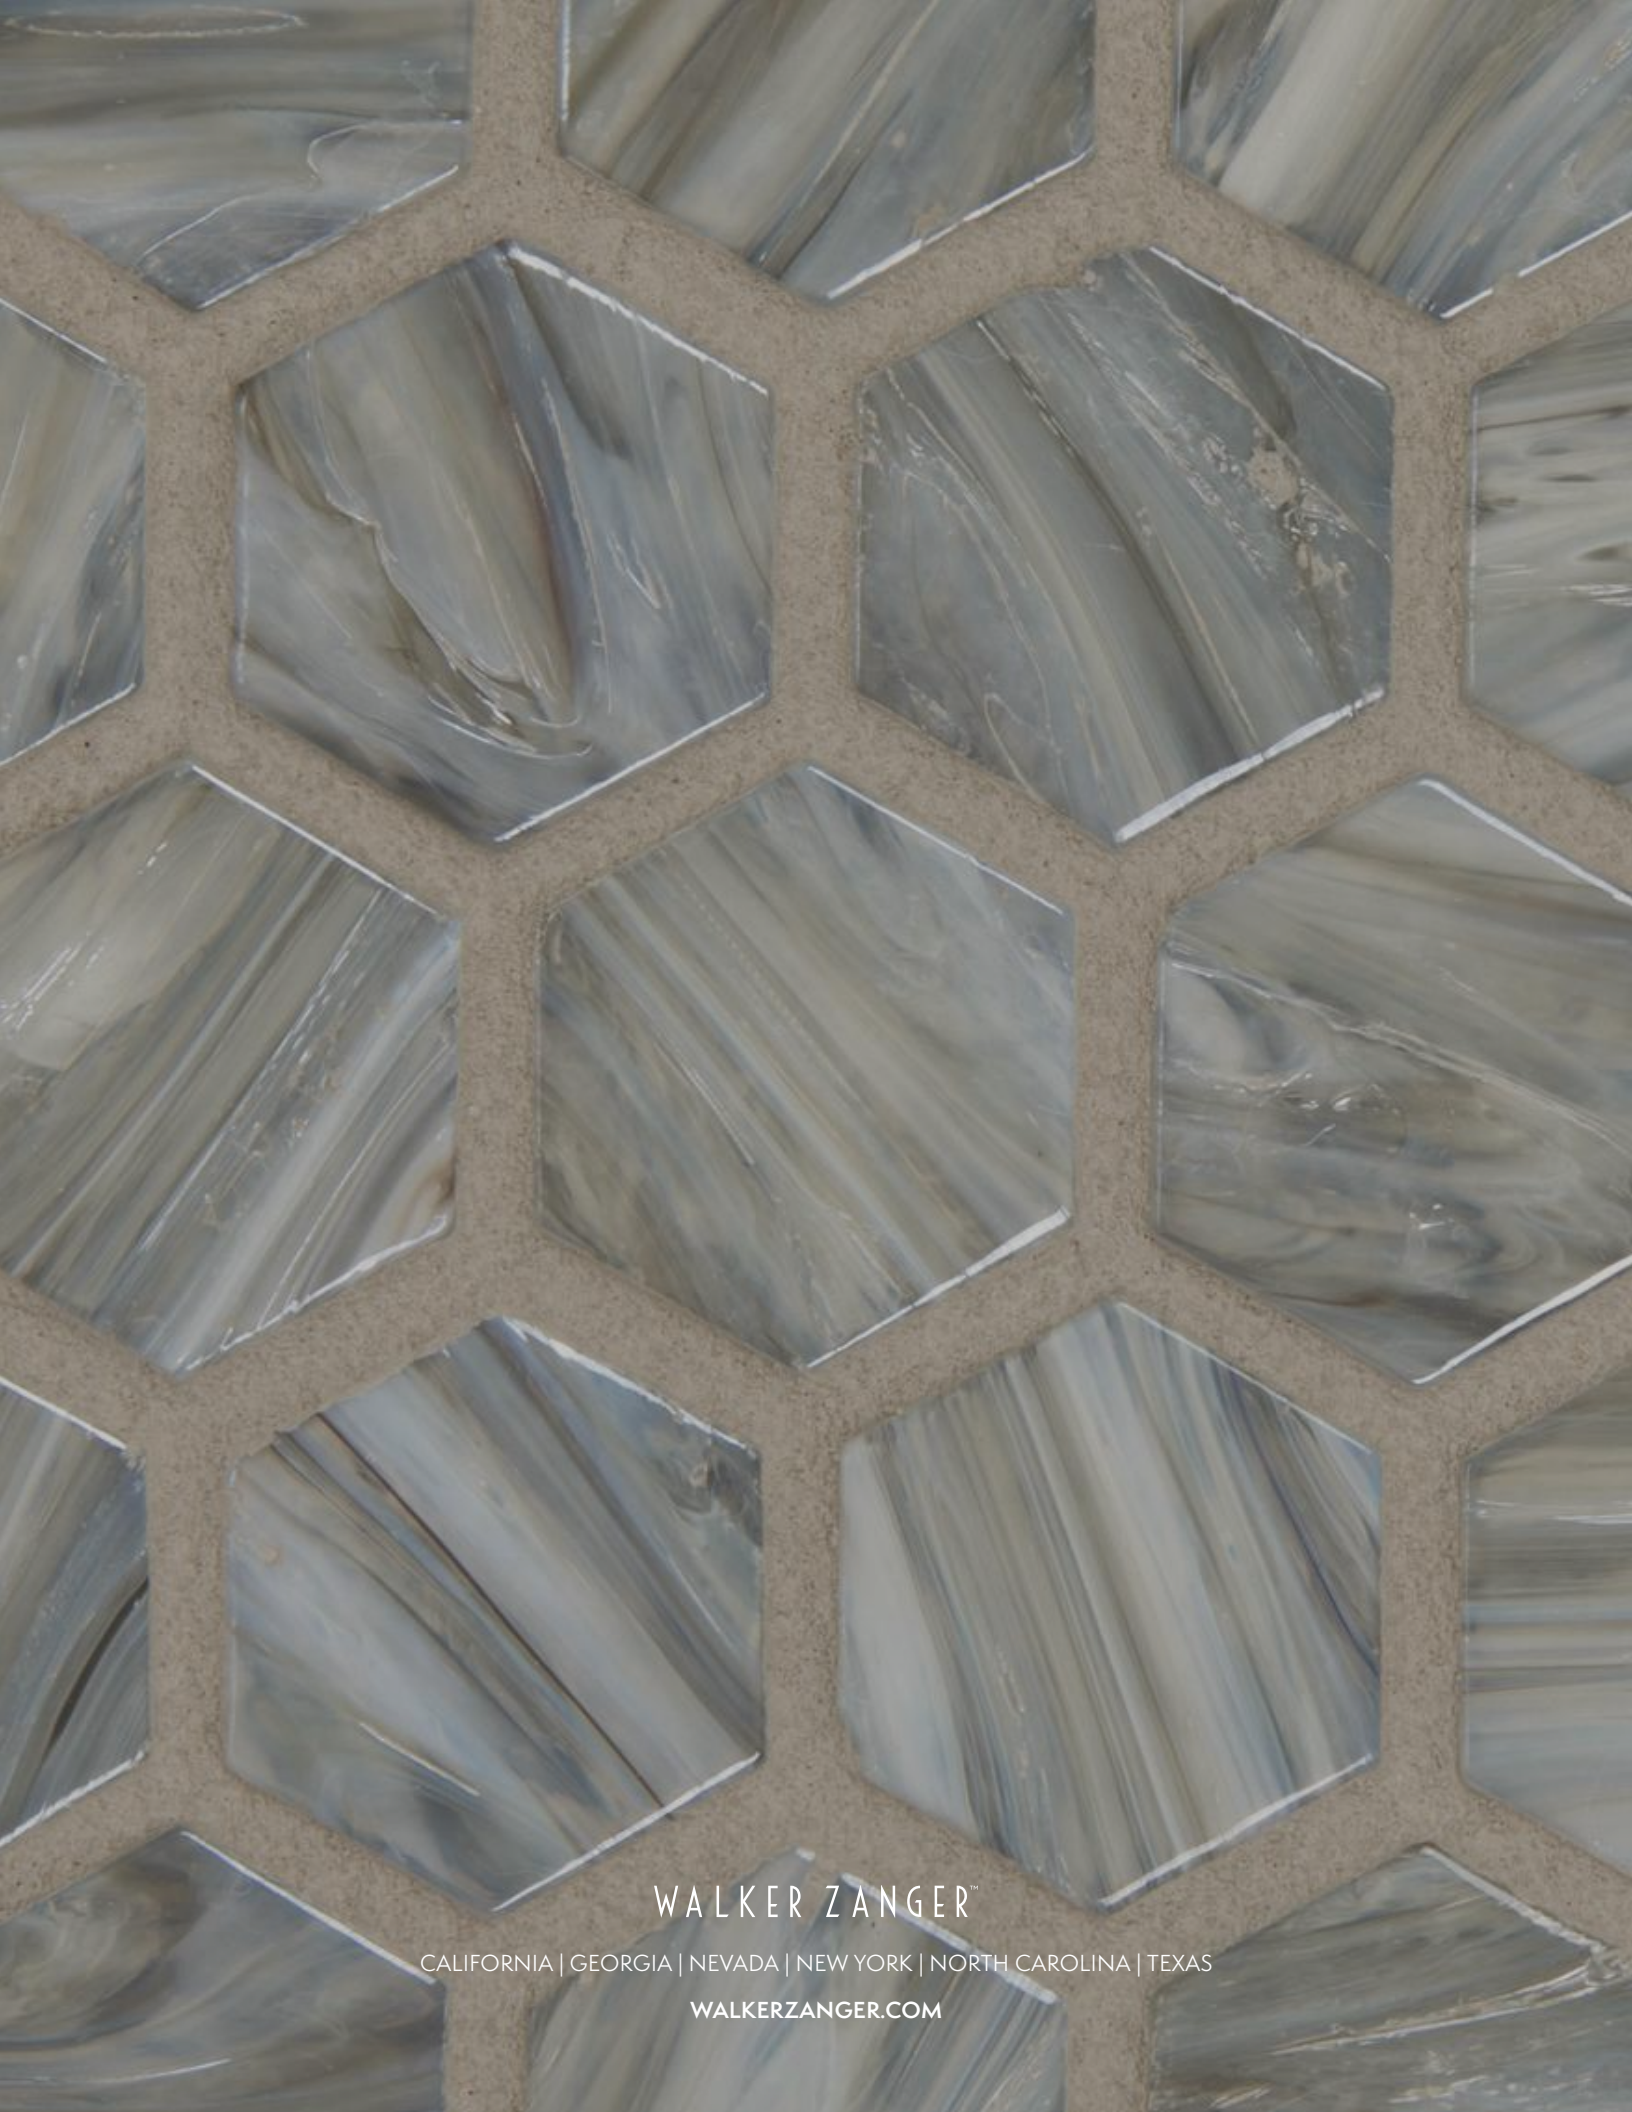

WALKER ZANGER™

CALIFORNIA | GEORGIA | NEVADA | NEW YORK | NORTH CAROLINA | TEXAS

WALKERZANGER.COM