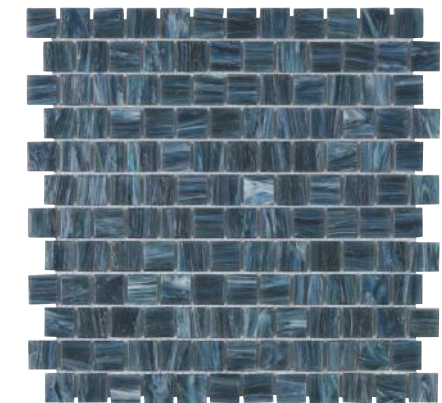

SAND DUNES
1SHIDUSEQTE

TIDE
1SHITIDSEQTE

DRIFTWOOD
1SHIDRISEQTE

MARINA
1SHIMARSEQTE

For installation in wet areas, please follow TCNA guidelines. Separate from other available colors, Shimmer Affinity Tide and Marina have a V3 Medium color variation. For further questions/information about additional usages, please consult with your installer.