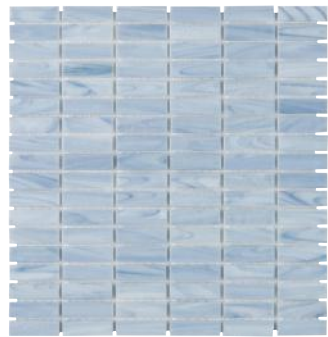

TIDE
1SHITIDMERTE