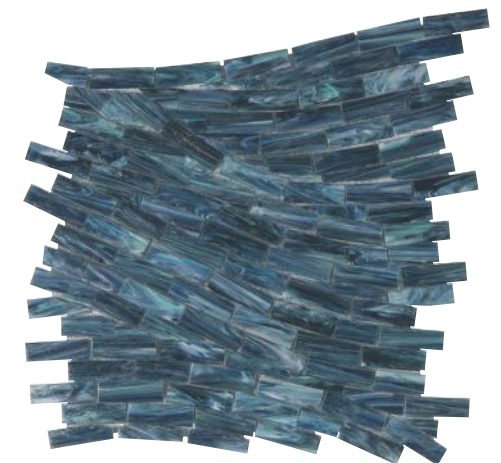

Fireplace Surround

Pool & Spa*

SURF MOSAIC

Fully interlocked Pattern
24"X 24" FULL

SIZE	THICKNESS	SF/PIECE	MATERIAL	FINISH
24" x 24"	1/4"	3.876	Glass	Iridescent/Texture

Separate Patterns
12"X 12" EACH

A

SHOWN ON RIGHT

B

C

D

OCEAN FOAM
1SHIOFOSURTE

WATER'S EDGE
1SHIWEDSURTE

SAND DUNES
1SHISDUSURTE

TIDE
1SHITIDSURTE

DRIFTWOOD
1SHIDRISURTE

MARINA
1SHIMARSURTE

For installation in wet areas, please follow TCNA guidelines. Separate from other available colors, Shimmer Surf Tide and Marina have a V3 Medium color variation. Shimmer Surf mosaic comes in 4 separate 12" x 12" pieces, as shown above. When pieces are interlocked, they create the full sized 24" x 24" mosaic. For further questions/information about additional usages, please consult with your installer.