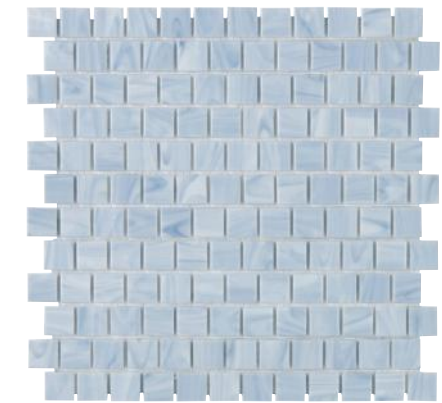

TIDE
1SHITIDSEQTE