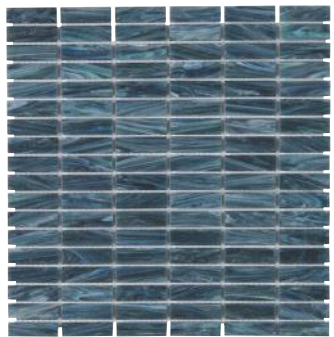

SAND DUNES
1SHISDUMERTE

DRIFTWOOD
1SHIDRIMERTE

TIDE
1SHITIDMERTE

WATER'S EDGE
1SHIWEDMERTE

MARINA
1SHIMARMERTE

SHOWN | Marina Surf Mosaic

For installation in wet areas, please follow TCNA guidelines. Separate from other available colors, Shimmer Affinity Tide and Marina have a V3 Medium color variation. For further questions/information about additional usages, please consult with your installer.