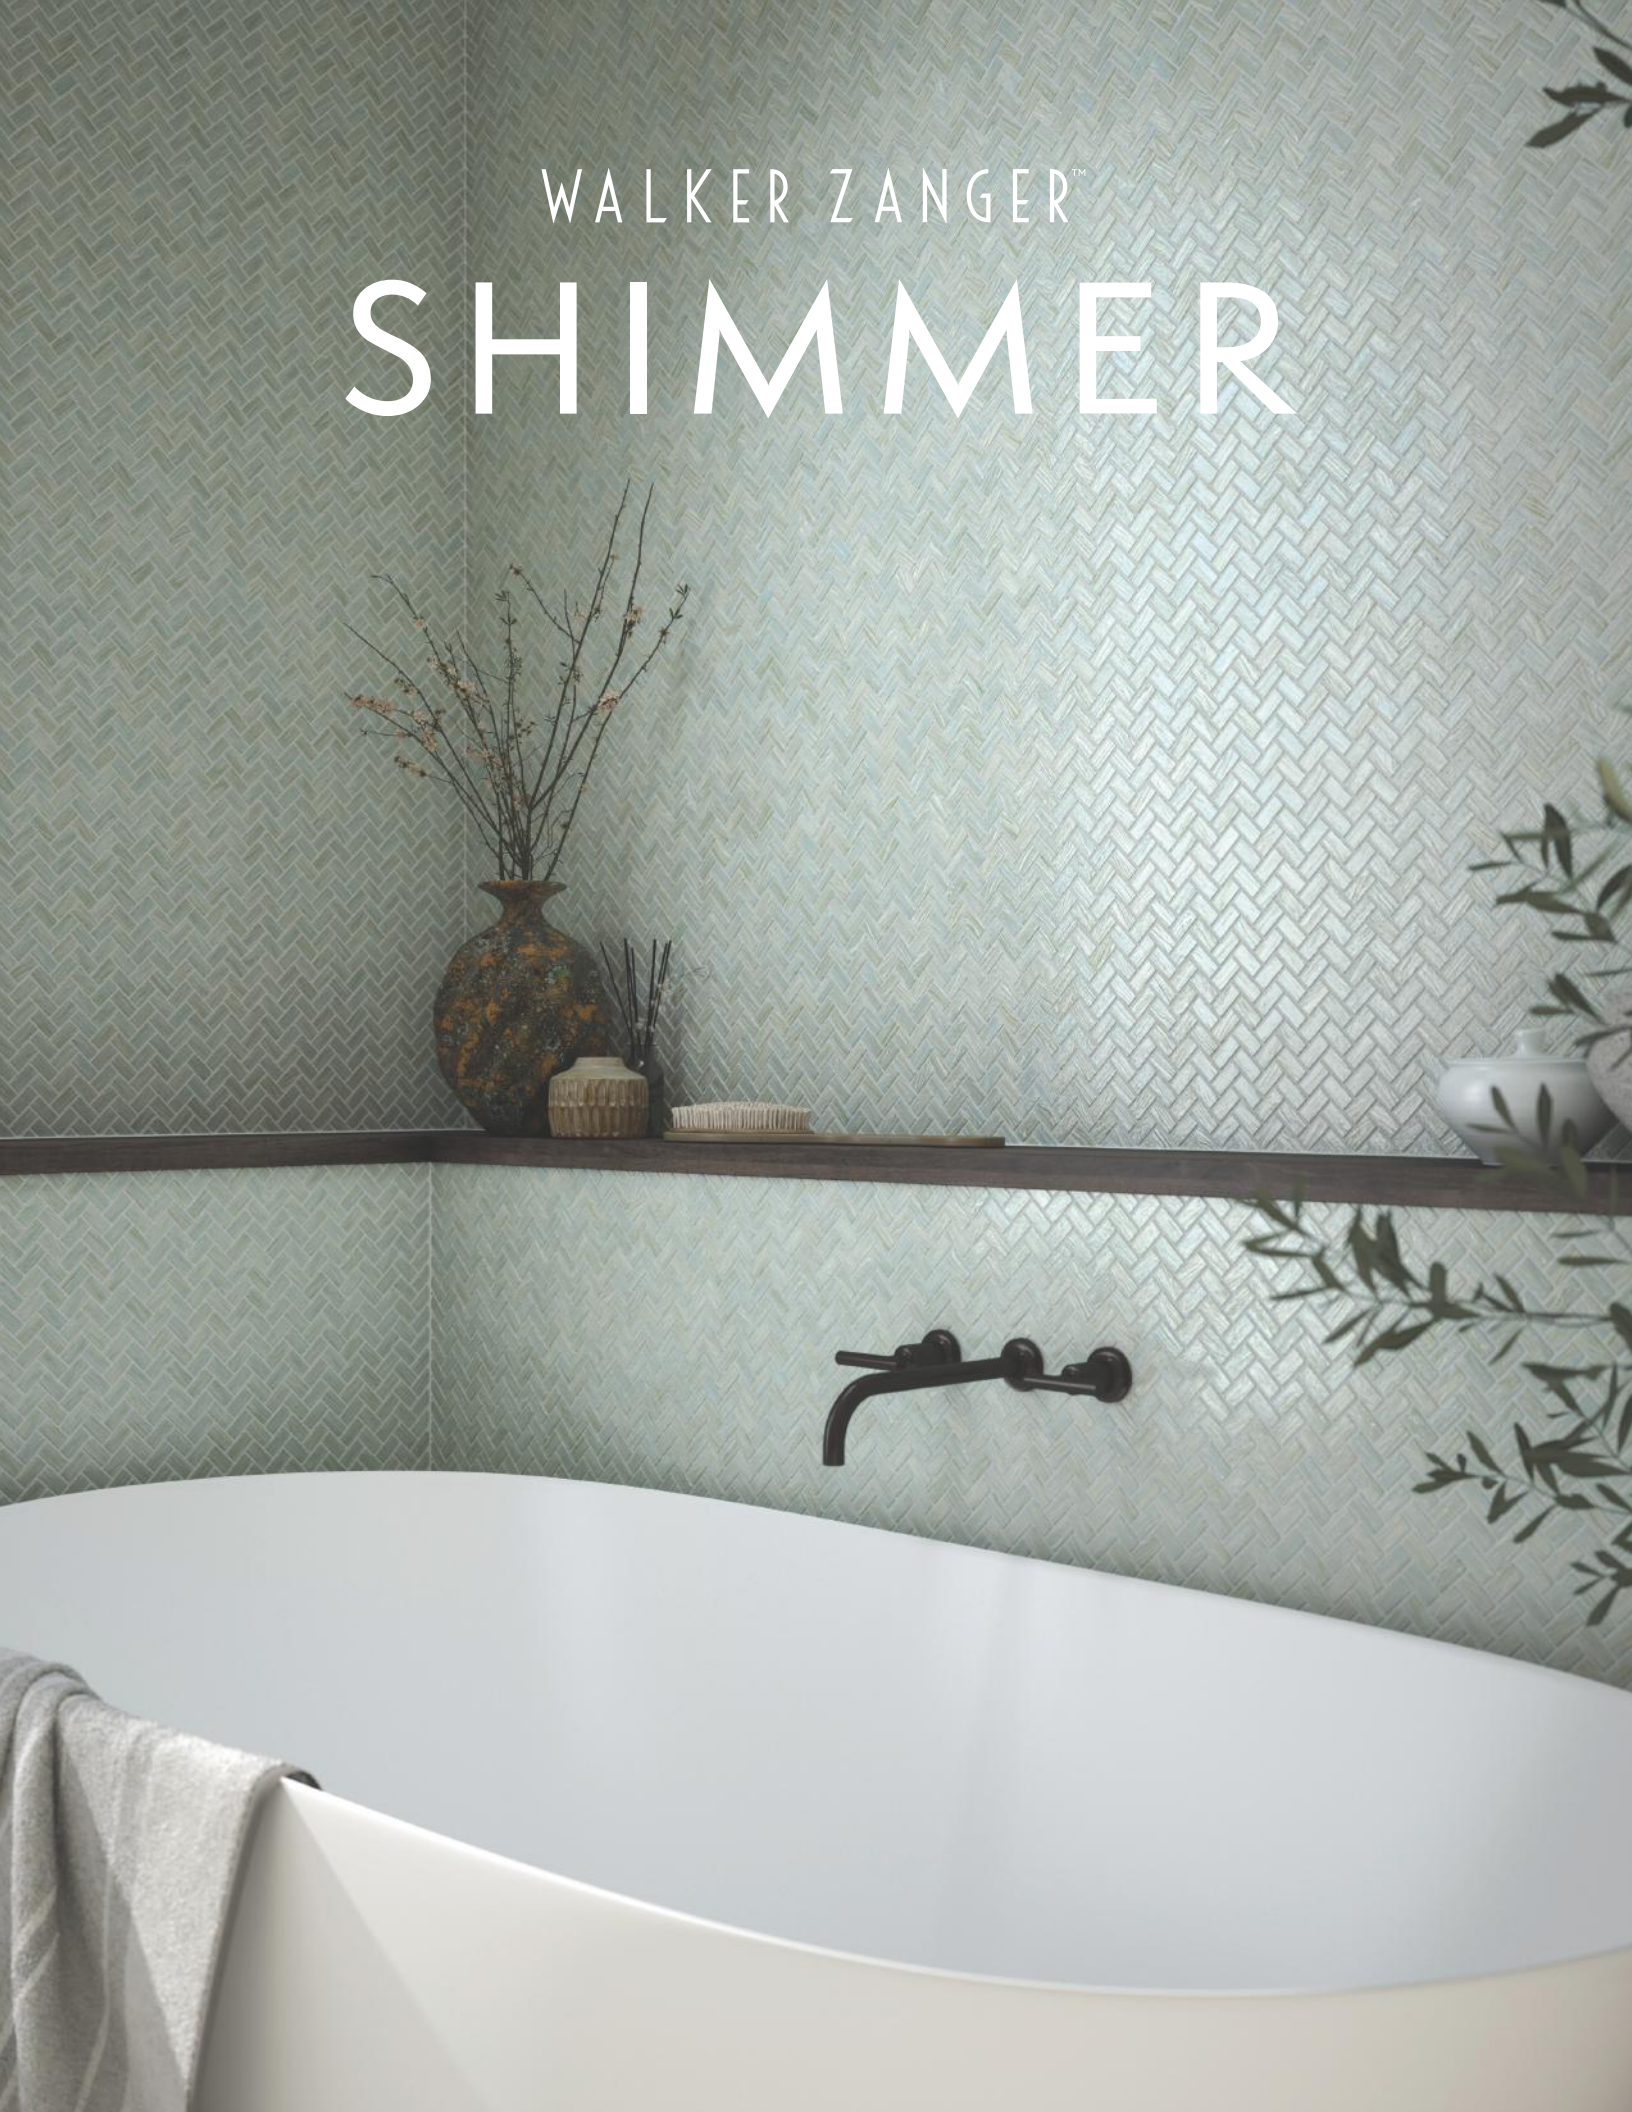

WALKER ZANGER™
SHIMMER

Shimmer

Artfully designed with specialized factory processes, Shimmer mosaics are characterized by their trend-setting shimmering look. These bright mosaics push for an atmosphere of stylized elegance with their natural, spa-like influence. Available in six calming colors and five unique mosaics, Shimmer has a wide range of offerings, perfect for crafting your own personal oasis.