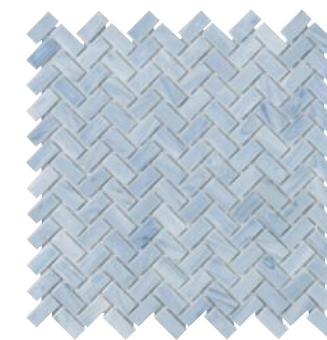

MEDIUM
V3 COLOR
VARIATION

FROST
RESISTANT

AFFINITY MOSAIC

SIZE	THICKNESS	SF/PIECE	MATERIAL	FINISH
12" x 12"	1/4"	0.97	Glass	Iridescent/Textured

OCEAN FOAM
1SHIOFOAFFTE

SAND DUNES
1SHISDUAFFTE

DRIFTWOOD
1SHIDRIAFFTE

TIDE
1SHITIDAFFTE

WATER'S EDGE
1SHIWEDAFFTE

MARINA
1SHIMARAFFTE

For installation in wet areas, please follow TCNA guidelines. Separate from other available colors, Shimmer Affinity Tide and Marina have a V3 Medium color variation. For further questions/information about additional usages, please consult with your installer.