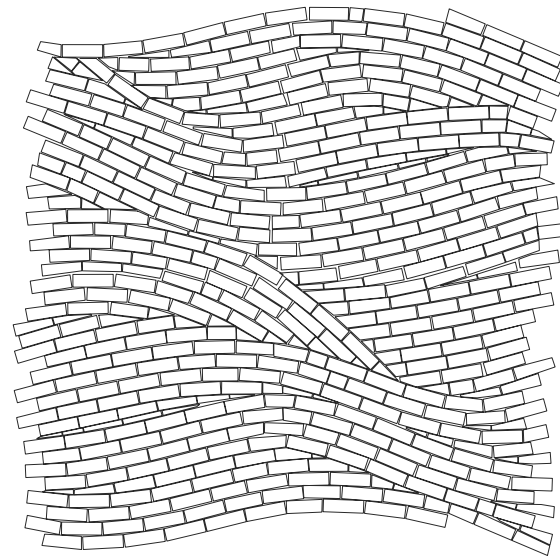

Fireplace Surround

Pool & Spa*

SURF MOSAIC

Fully interlocked Pattern
24"X 24" FULL

SIZE	THICKNESS	SF/PIECE	MATERIAL	FINISH
24" x 24"	1/4"	3.876	Glass	Iridescent/Texture

Separate Patterns
12"X 12" EACH

A

SHOWN ON RIGHT