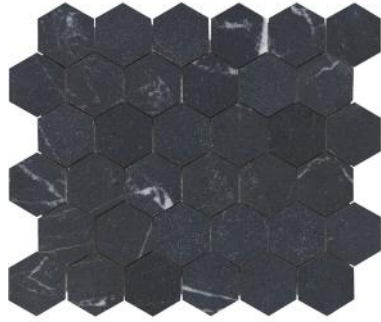

Stonefield Manor

Balcony Black 2" Hex Mosaic
2SMABBLHEX2HO
12" x 12"
Honed