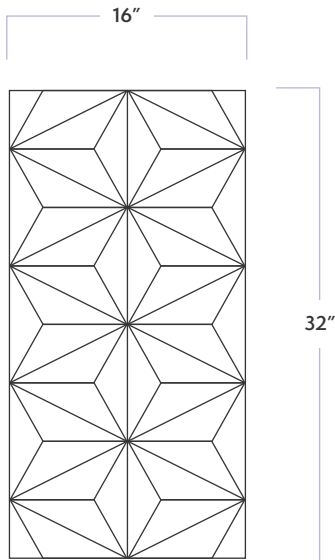

4D Diamond

DATE REVISED: APRIL 2024

WALKER ZANGER

MATERIAL	Ceramic
FINISH	Matte
THICKNESS	3/8"
SHEET SIZE	16" x 32"
COVERAGE SQFT/PIECE	3.4483 SqFt
MOUNTING	Loose

AVAILABLE COLORS

White

Deep Blue

RECOMMENDED USAGES