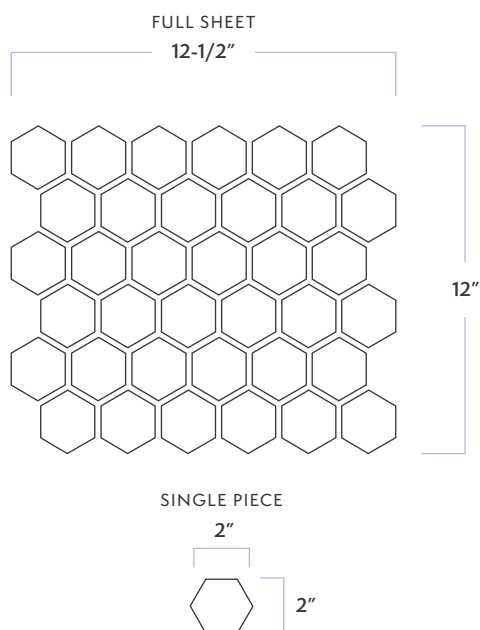

Bianco Europa

2" Hexagon

DATE REVISED: DECEMBER 2024

WALKER ZANGER

MATERIAL	Natural Stone
FINISH	Honed
THICKNESS	3/8"
SHEET SIZE	12-1/2" x 12"
COVERAGE SQFT/PIECE	1.04 SqFt
MOUNTING	Mesh

AVAILABLE COLORS

Thassos

Bianco Europa
2" Hexagon

DATE REVISED: DECEMBER 2024