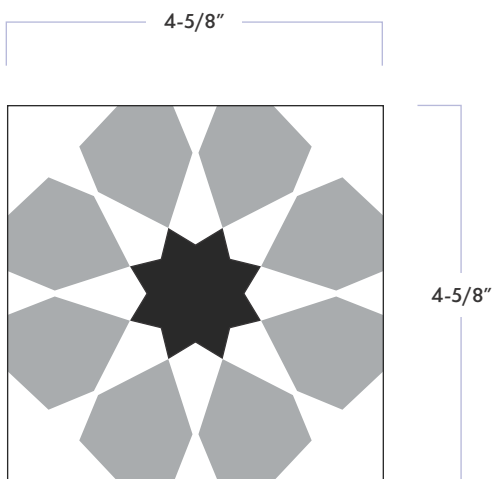

Duquesa™ Ceramic Fez

DATE REVISED: OCTOBER 2024

WALKER ZANGER

MATERIAL	Ceramic
FINISH	Metallic
THICKNESS	5/8"
SIZE	4-5/8" x 4-5/8"
COVERAGE SQFT/PIECE	0.1493
MOUNTING	Loose

AVAILABLE COLORS

Silver Blend*

RECOMMENDED USAGES