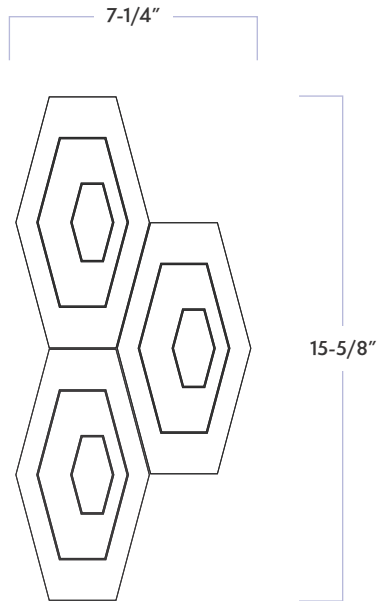

Stardust Zenith

DATE REVISED: JUNE 2024

WALKER ZANGER

MATERIAL	Glazed basaltic lava rock
FINISH*	Crackle/Gloss/Metallic
THICKNESS	3/8"
SHEET SIZE	11-5/8" x 6-1/4"
COVERAGE SQFT/PIECE	0.5030 SqFt
MOUNTING	Mesh