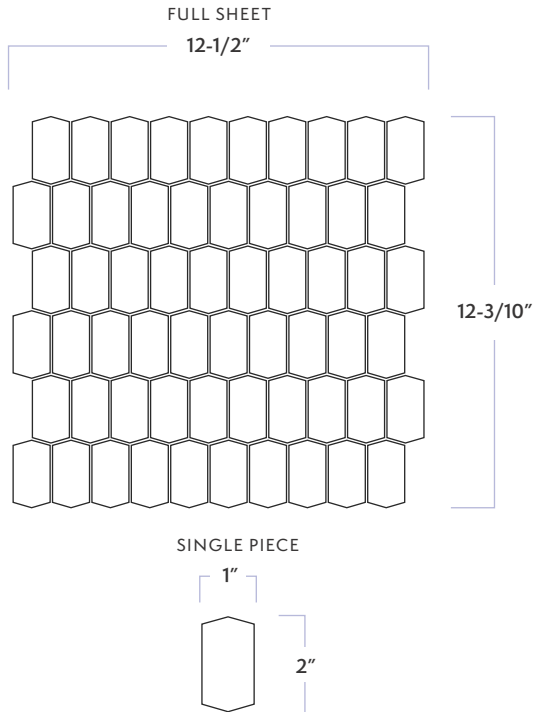

Bera & Beren

Hive Mosaic

DATE REVISED: MAY 2024

WALKER ZANGER

MATERIAL	Porcelain
FINISH	Natural
THICKNESS	3/8"
SHEET SIZE	12-3/10" x 12-1/2"
COVERAGE SQFT/PIECE	1.01 SqFt
MOUNTING	Mesh
DCOF	>0.42

AVAILABLE COLORS