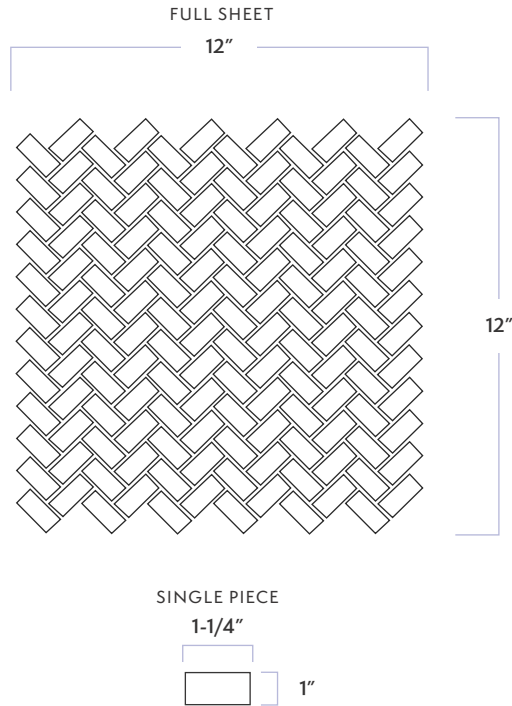

Shimmer

Affinity Mosaic

DATE REVISED: OCTOBER 2024

WALKER ZANGER

MATERIAL	Glass
FINISH	Iridescent/Textured
THICKNESS	1/4"
SHEET SIZE	11-1/5" x 11-1/5"
COVERAGE SQFT/PIECE	0.97 SqFt
MOUNTING	Mesh

AVAILABLE COLORS