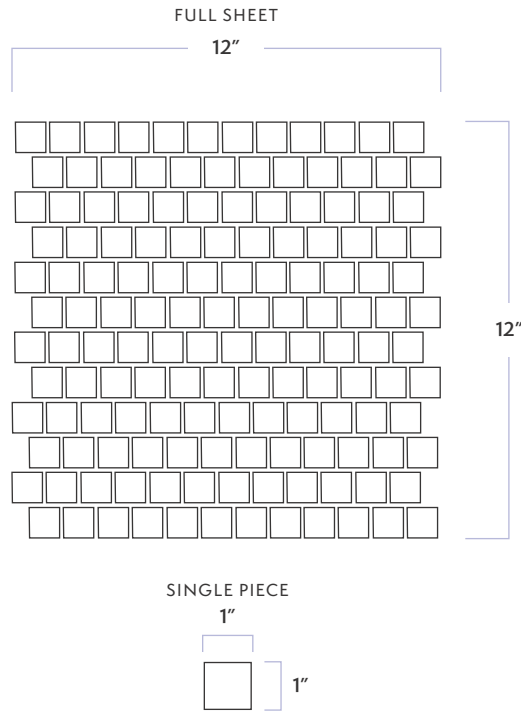

Shimmer

Sequence Mosaic

DATE REVISED: OCTOBER 2024

WALKER ZANGER

MATERIAL	Glass
FINISH	Iridescent/Textured
THICKNESS	1/4"
SHEET SIZE	11-4/5" x 11-4/5"
COVERAGE SQFT/PIECE	0.97 SqFt
MOUNTING	Mesh

AVAILABLE COLORS