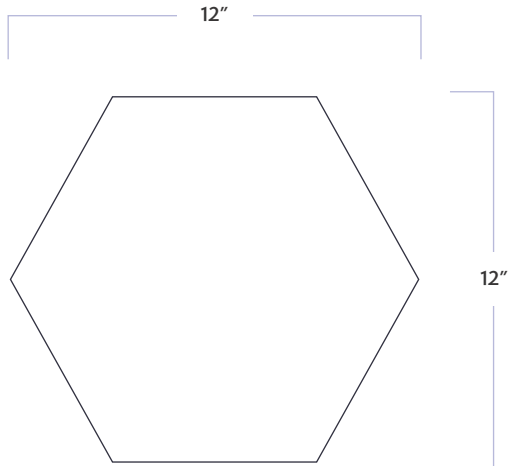

## 12" Hex

DATE REVISED: JULY 2024

WALKER  
ZANGER

MATERIAL	Natural Stone
FINISH	Honed
THICKNESS	3/8"
SHEET SIZE	10-1/5" x 11-4/8"
COVERAGE SQFT/PIECE	0.839 SqFt
MOUNTING	Loose

# Stonefield Manor 12" Hex

DATE REVISED: JULY 2024