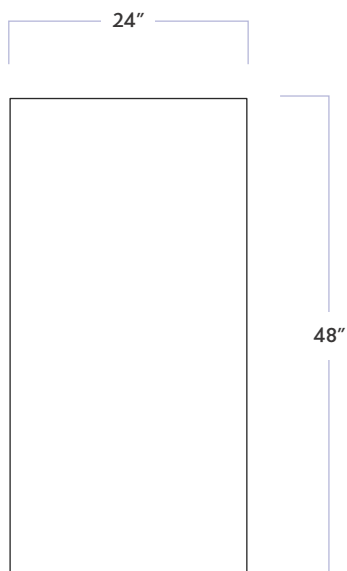

Gubi

24" x 48" Anti-Slip Field

DATE REVISED: NOVEMBER 2024

WALKER ZANGER

MATERIAL	Porcelain
FINISH	Anti-Slip
THICKNESS	3/8"
SHEET SIZE	R11
COVERAGE SQFT/PIECE	7.711 SqFt
MOUNTING	Loose
R RATING	R11