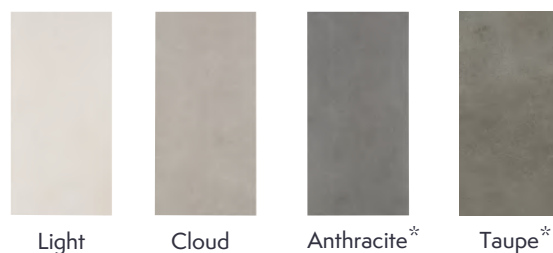

### AVAILABLE COLORS

### MATERIAL DATA

- MEDIUM V3 Color Variation
- Frost Resistant