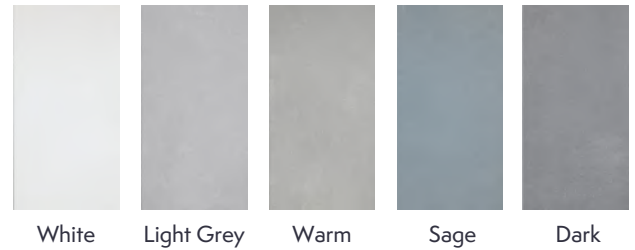

Level

12" x 24" Matte Field

DATE REVISED: MAY 2024

WALKER ZANGER

MATERIAL	Porcelain
FINISH	Matte
THICKNESS	3/8"
SHEET SIZE	11-7/10" x 23-1/2"
COVERAGE SQFT/PIECE	1.918 SqFt
MOUNTING	Loose
DCOF	>0.42

AVAILABLE COLORS