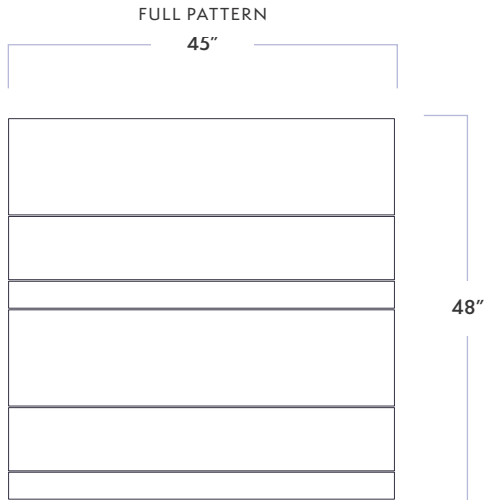

Level Deco Mosaic

DATE REVISED: MAY 2024

WALKER ZANGER

MATERIAL	Porcelain
FINISH	Matte/Textured
THICKNESS	3/8"
SHEET SIZE	45" x 48"
COVERAGE SQFT/PIECE	15.00 SqFt
MOUNTING	Loose
DCOF	>0.42

AVAILABLE COLORS