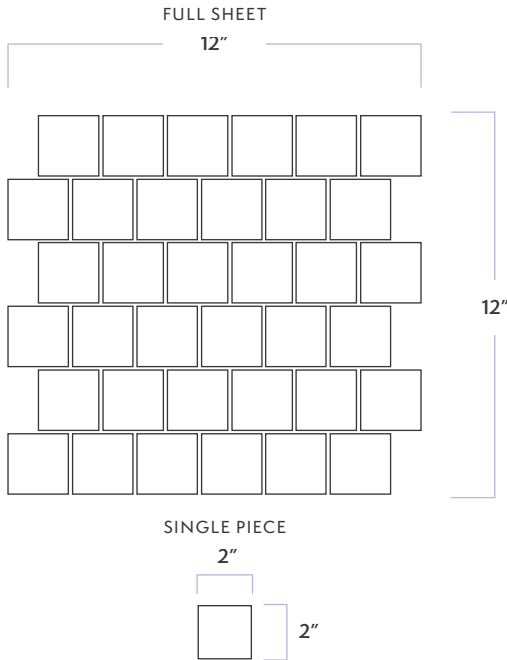

Continuum

2" x 2" Offset Mosaic

DATE REVISED: OCTOBER 2024

WALKER ZANGER

MATERIAL	Porcelain
FINISH	Natural
THICKNESS	3/8"
SHEET SIZE	11-7/10" x 11-7/10"
COVERAGE SQFT/PIECE	0.956 SqFt
MOUNTING	Mesh
DCOF	>0.42