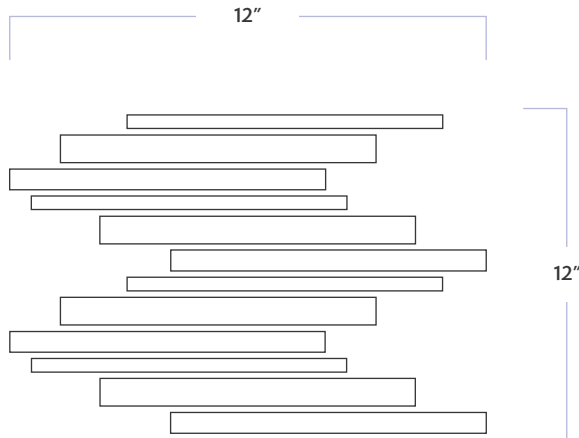

Continuum

Mureto Mosaic

DATE REVISED: OCTOBER 2024

WALKER ZANGER

MATERIAL	Porcelain
FINISH	Natural
THICKNESS	3/8"
SHEET SIZE	11-7/10" x 11-7/10"
COVERAGE SQFT/PIECE	0.956 SqFt
MOUNTING	Mesh
DCOF	>0.42

AVAILABLE COLORS