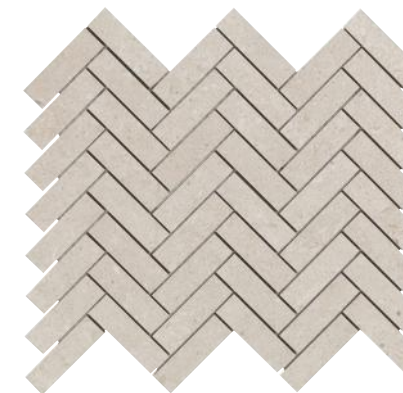

LIGHT GREY HERRINGBONE
1BABLGRHER