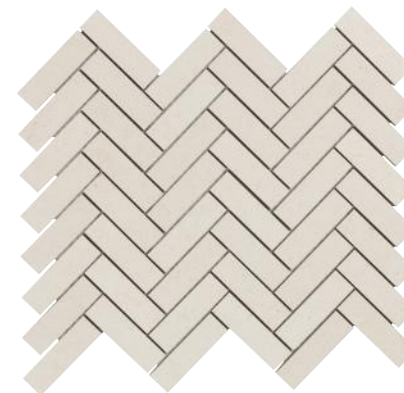

WHITE HERRINGBONE
1BABWHIHER