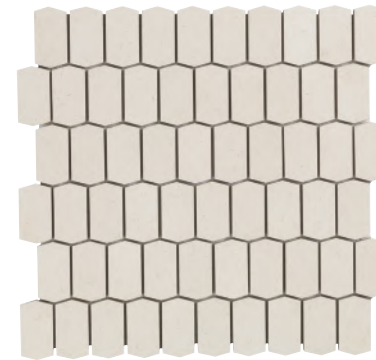

1x3 HERRINGBONE

SIZE	THICKNESS	SF/PIECE	MATERIAL	FINISH
13" x 13-1/2"	3/8"	1.00	Porcelain	Natural

WHITE 3" HEXAGON  
1BABWHIHEX

LIGHT GREY 3" HEXAGON  
1BABLGRHEX

GREIGE 3" HEXAGON  
1BABGREHEX

WHITE HIVE MOSAIC  
1BABWHIHIV