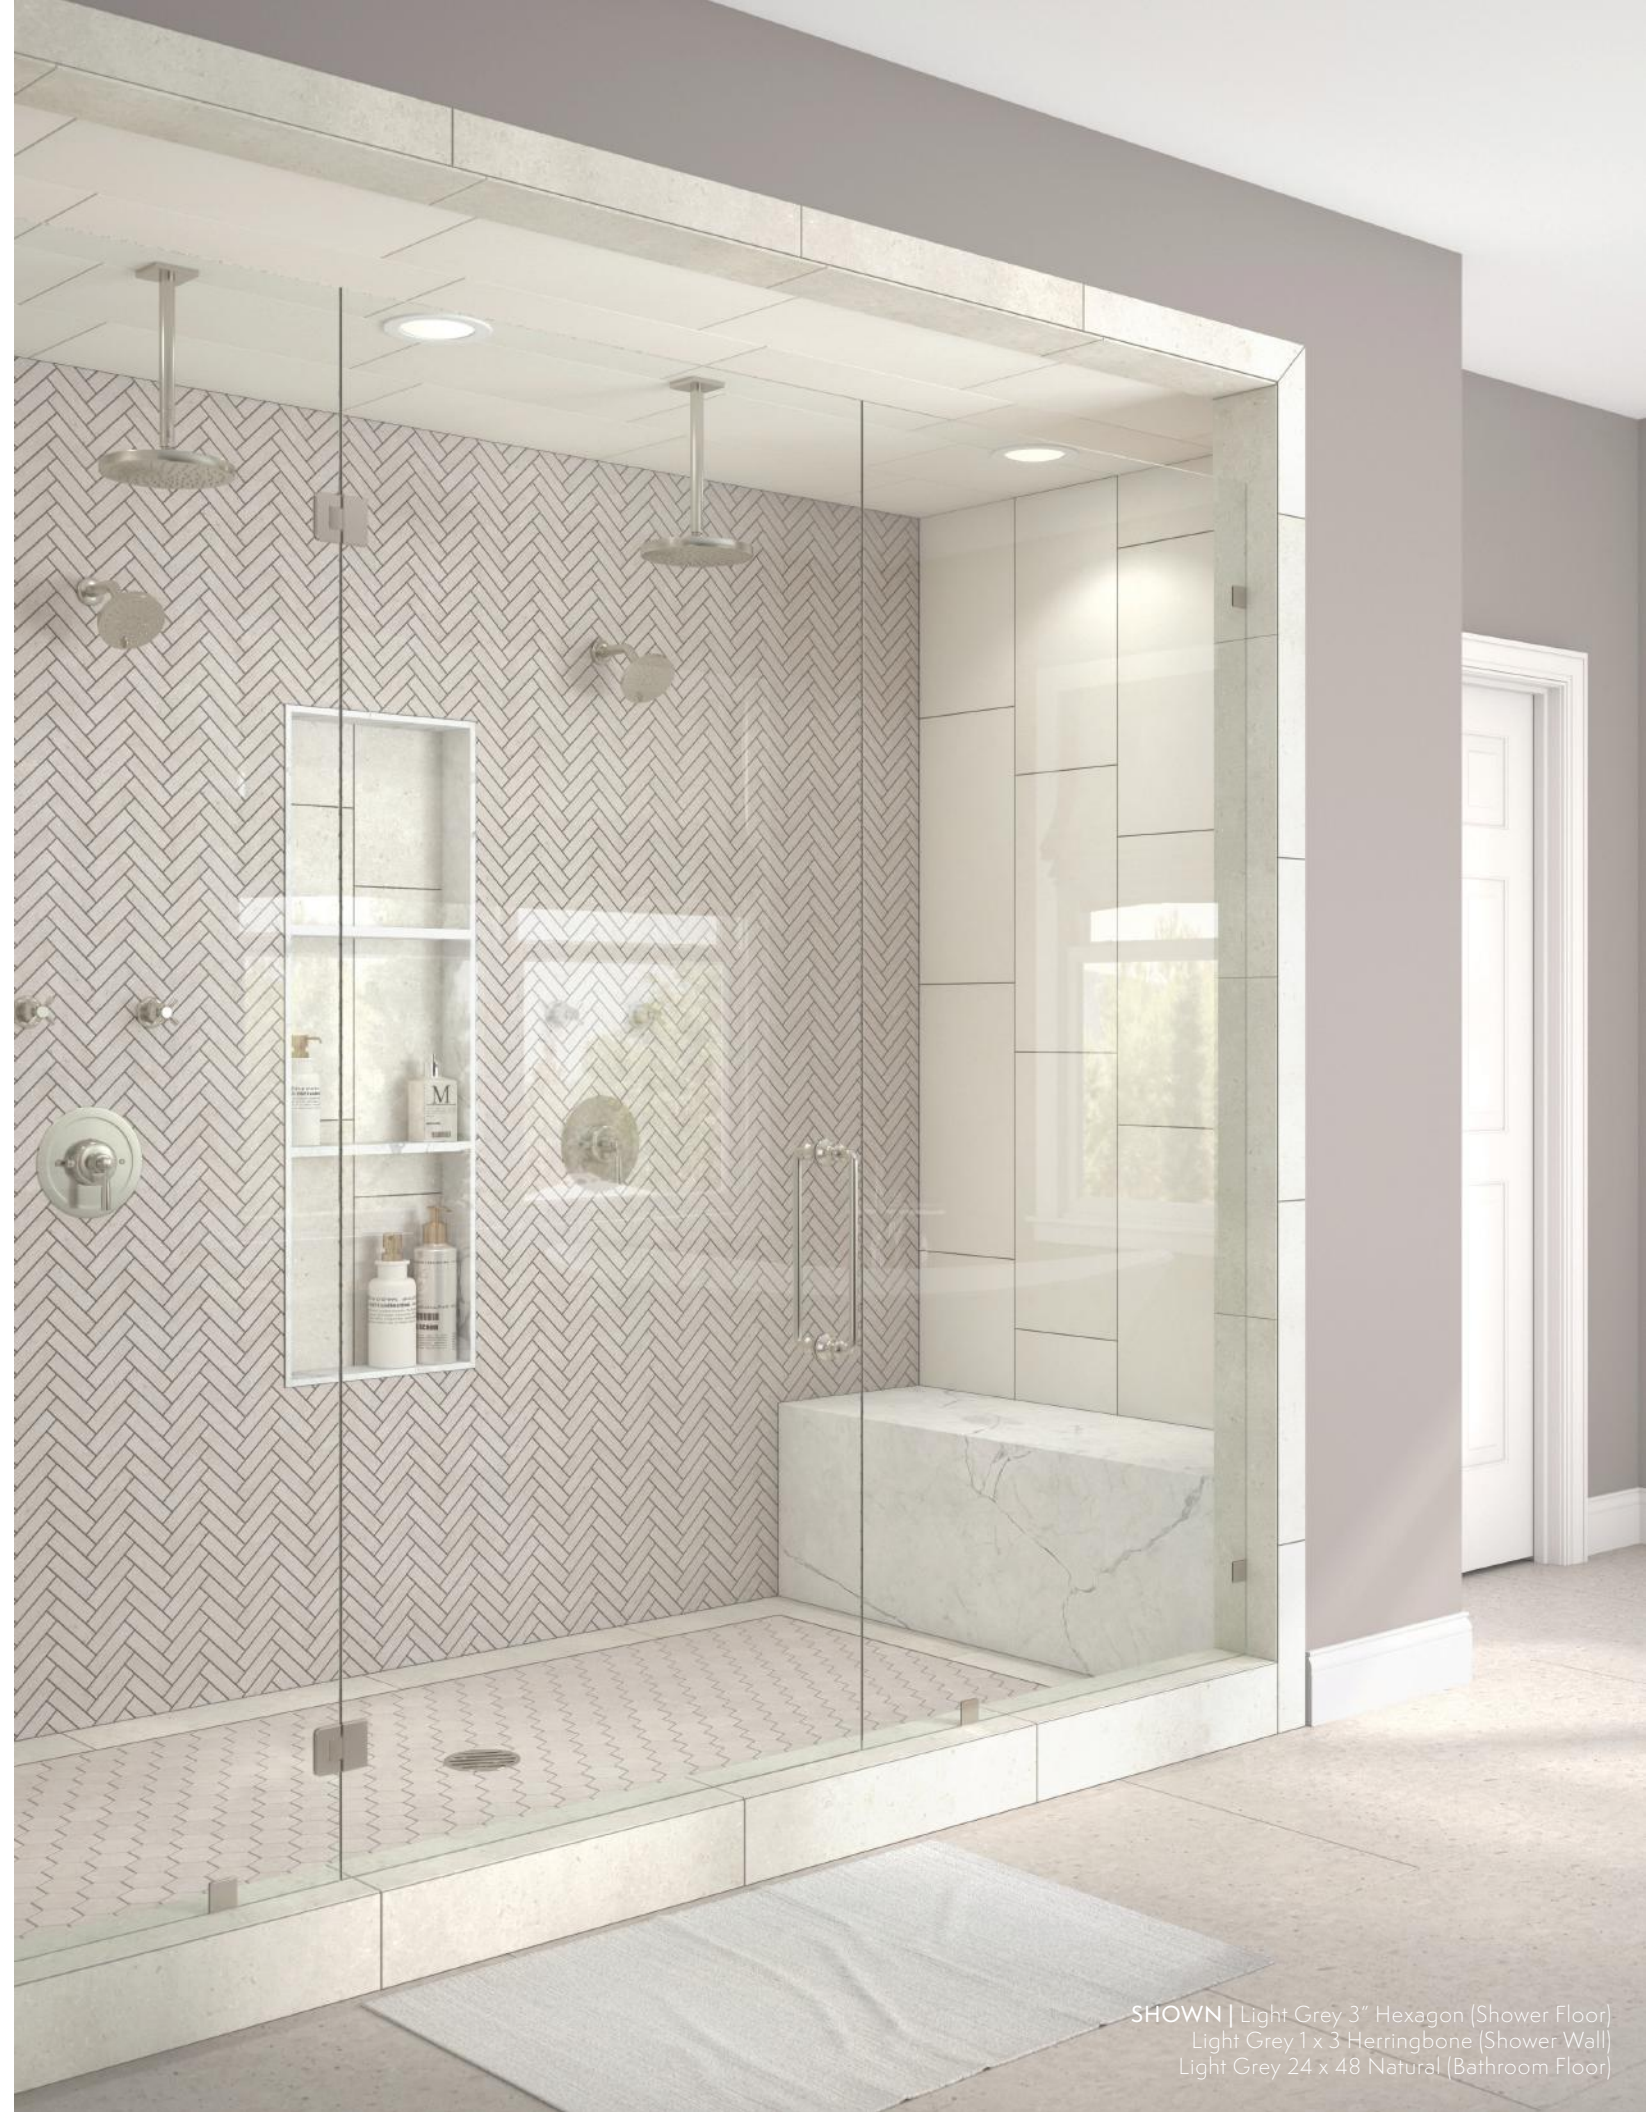

Commercial Exterior Floor

Shower Floor

Shower Wall

Steam Shower Floor

Steam Shower Wall

**WHITE 24 x 48 NATURAL**  
2448POTWHNCNARGBEWHN

**LIGHT GREY 24 x 48 NATURAL**  
2448POTGRNCNARGBELGN

**DARK GREY 24 x 48 NATURAL**  
1BABDGR2448N

SHOWN | Light Grey 3" Hexagon (Shower Floor)  
Light Grey 1 x 3 Herringbone (Shower Wall)  
Light Grey 24 x 48 Natural (Bathroom Floor)

RECOMMENDED USAGE

Residential Interior Wall

Residential Exterior Wall