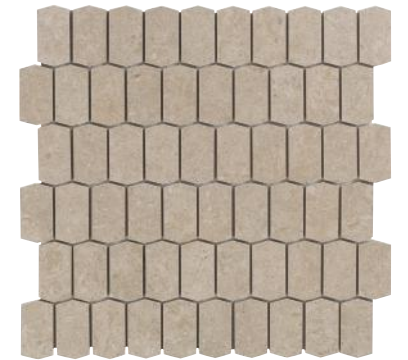

GREIGE HIVE MOSAIC
1BABGREHIV