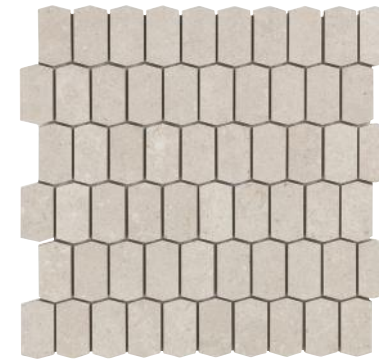

1x3 HERRINGBONE

SIZE	THICKNESS	SF/PIECE	MATERIAL	FINISH
13" x 13-1/2"	3/8"	1.00	Porcelain	Natural

WHITE 3" HEXAGON  
1BABWHIHEX

LIGHT GREY 3" HEXAGON  
1BABLGRHEX

GREIGE 3" HEXAGON  
1BABGREHEX

WHITE HIVE MOSAIC  
1BABWHIHIV