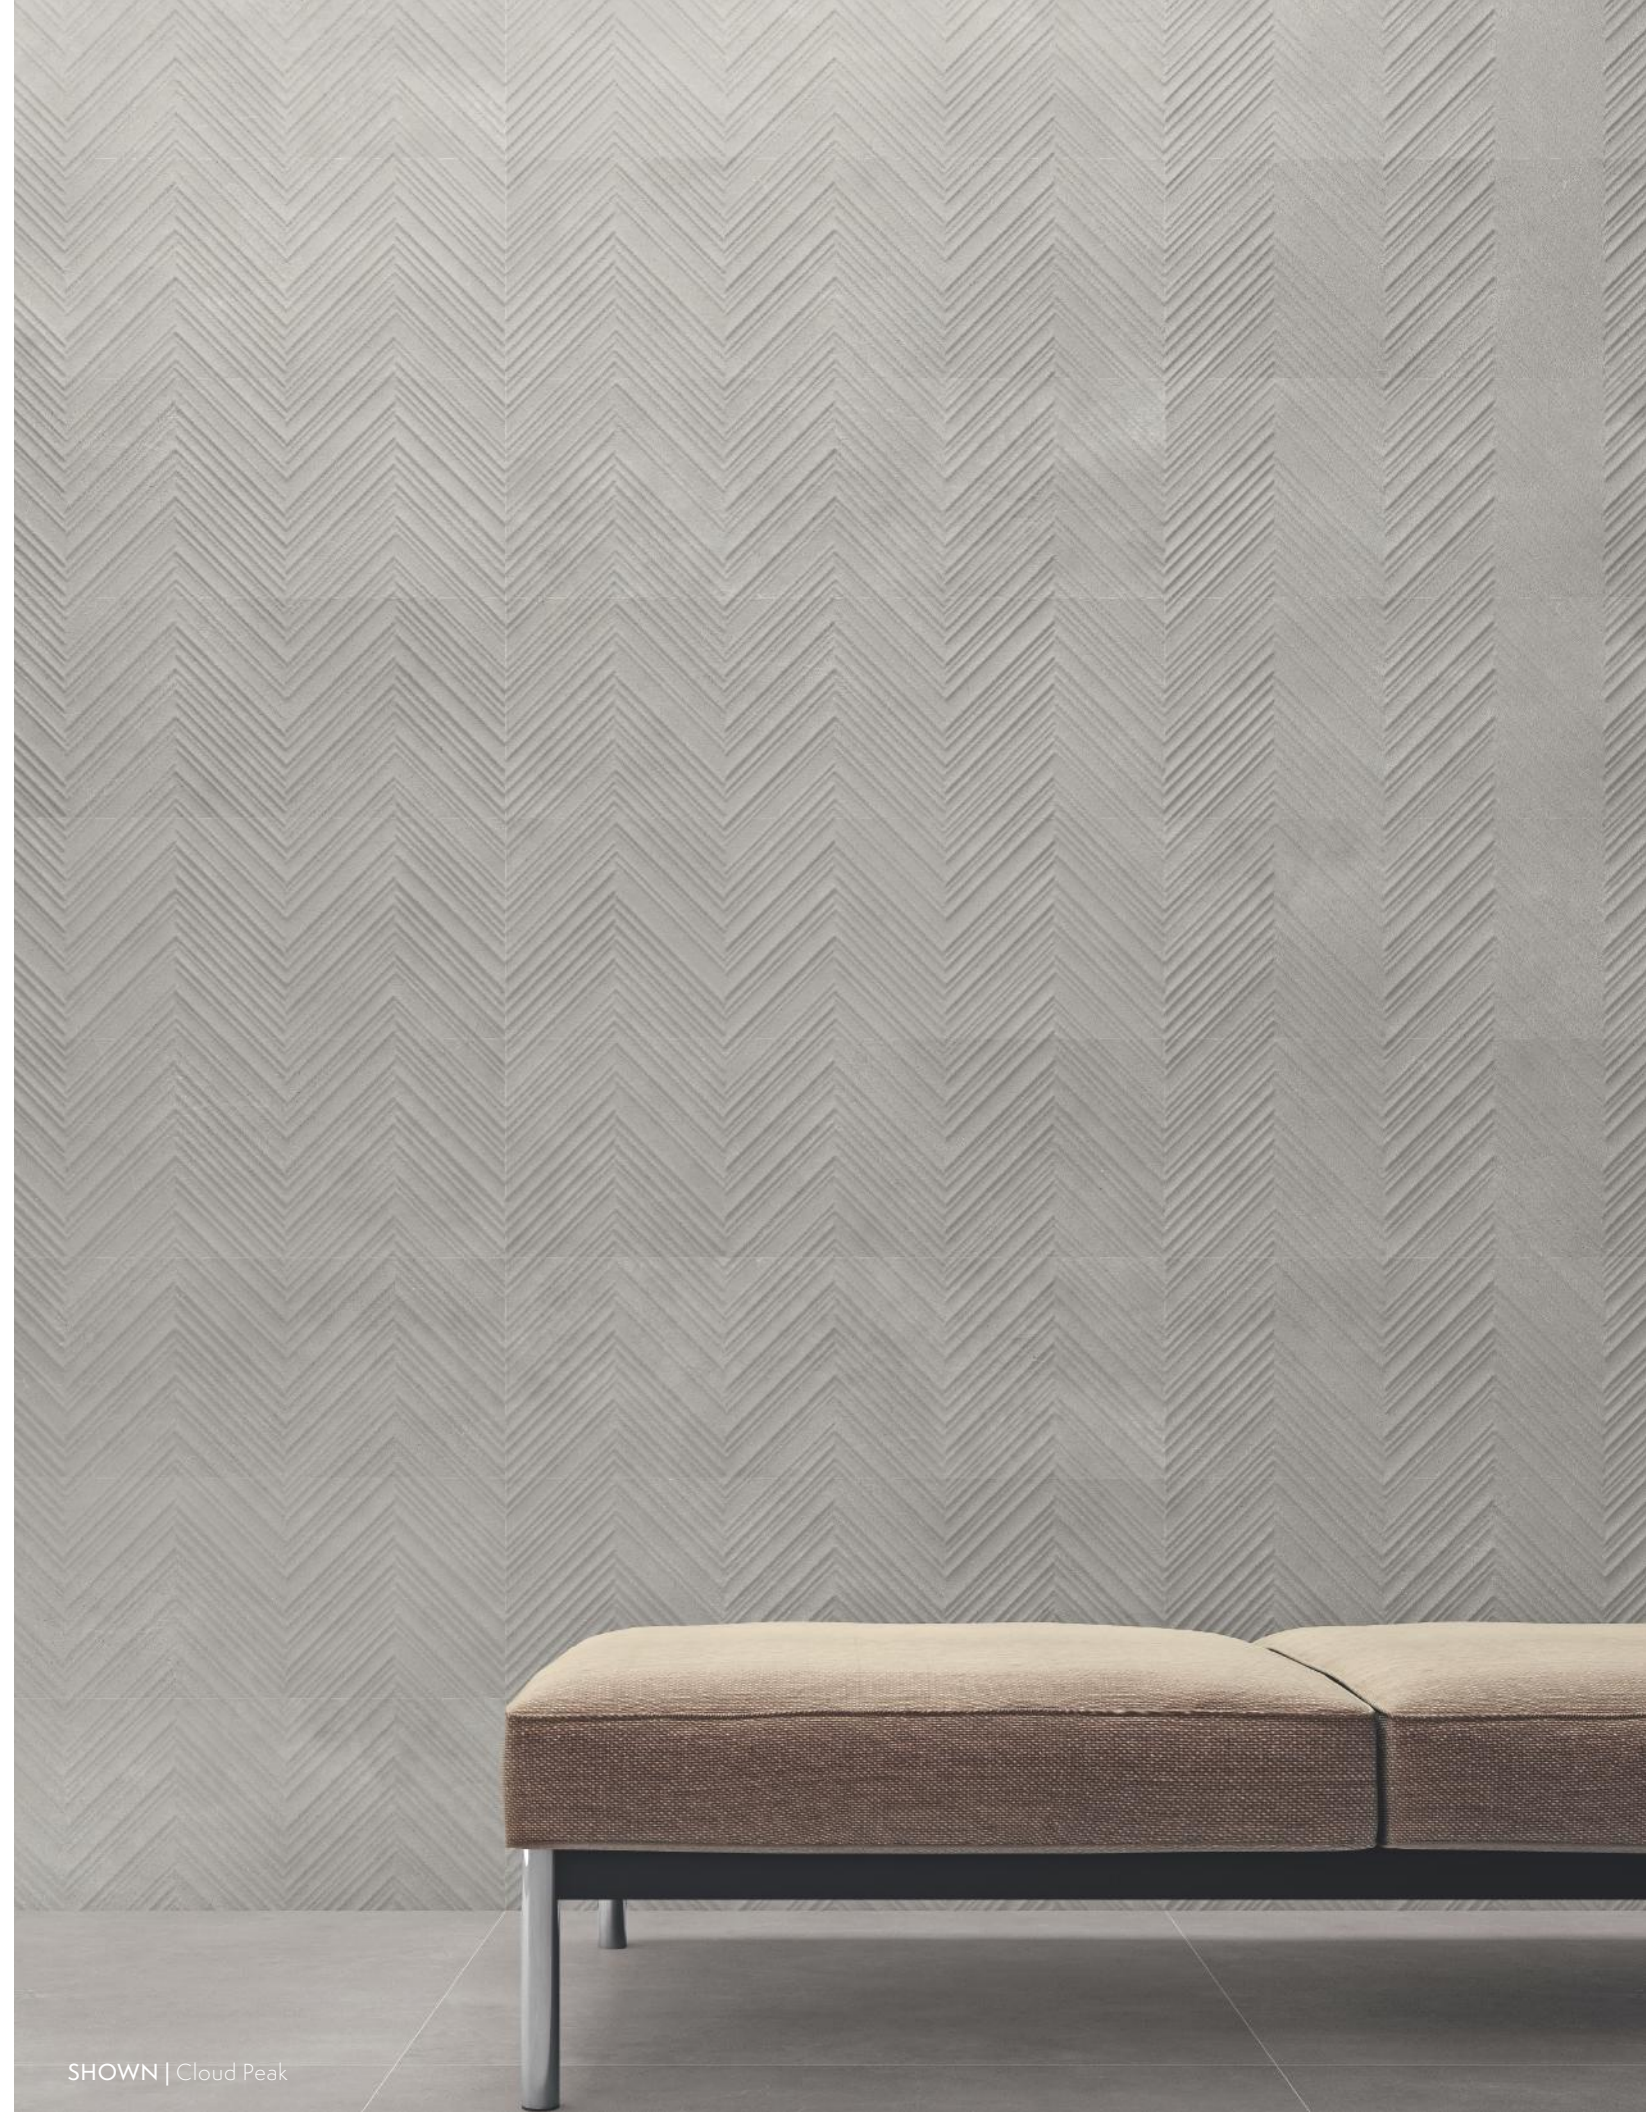

WALKER ZANGER™

GUBI

Large Format Porcelain & Ceramic Tiles

GUBI

Bring minimalist textural beauty to your walls with the Gubi collection. Featuring five contemporary patterns in four neutral shades, Gubi fascinates with its carved stone-like irregularity and subtly weathered, natural finish. A practical tile collection that brings character and charm to any space.

Commercial Interior Wall

Commercial Exterior Wall

Fireplace Surround

Shower Wall

LIGHT PEAK
1GUBSPE1236

CLOUD PEAK
1GUBCPE1236

ANTHRACITE PEAK
1GUBAPE1236

TAUPE PEAK
1GUBTPE1236